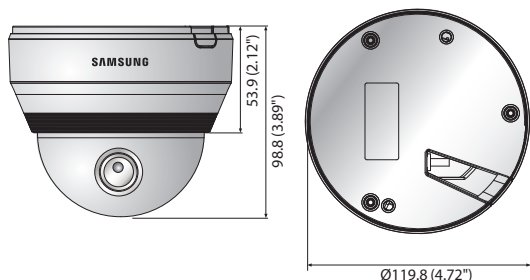

Dimensions

Unit : mm (inch)

Accessories (Optional)

SBP-301HM4 SBP-300LM SBP-300CM SBP-300WM1 SBP-300WM SBP-300B SBP-300PM SBP-300KM

	SCD-5082N	SCD-5082P
VIDEO		
Imaging Device	1/3" 1.3M CMOS	
Total Pixels	1,312(H) x 1,069(V)	
Effective Pixels	1,305(H) x 1,049(V)	
Scanning System	Progressive scan	
Synchronization	Internal	
Frequency	H : 15.734KHz / V : 59.94Hz	H : 15.625KHz / V : 50Hz
Horizontal Resolution	Color : 1000TV lines, B/W : 1000TV lines	
Min. Illumination	Color : 0.05Lux (F1.4, 50IRE), 0.001Lux (1sec, F1.4, 50IRE), 0.02Lux (F1.4, 30IRE), 0.0006Lux (1sec, F1.4, 30IRE) B/W : 0.005Lux (F1.4, 50IRE), 0.0001Lux (1sec, F1.4, 50IRE), 0.002Lux (F1.4, 30IRE), 0.00006Lux (1sec, F1.4, 30IRE)	
S / N Ratio	52dB (AGC off, Weight on)	
Video Output	CVBS : 1.0Vpp / 75Ω composite	
LENS		
Focal Length (Zoom Ratio)	3 ~ 10mm (3.3x) varifocal	
Max. Aperture Ratio	F1.4	
Angular Field of View	H : 82.0°(Wide) ~ 26.5°(Tele) / V : 59.7°(Wide) ~ 19.9°(Tele)	
Min. Object Distance	0.5m (1.64ft)	
Focus Control	Manual	
Lens Type	DC auto iris	
Mount Type	Board type	
OPERATIONAL		
On Screen Display	English, Chinese, Korean, Japanese, German, Italian, French, Spanish, Russian, Czech, Polish, Romanian, Serbian, Swedish, Danish, Turkish, Portuguese	
Camera Title	Off / On (Displayed 15 characters)	
Day & Night	Auto (ICR) / Color / B/W	
Backlight Compensation	Off / User BLC / HLC	
Contrast Enhancement	SSDR (Off / On)	
Digital Noise Reduction	SSNR IV (Off / On)	
Defog	Off / Auto / Manual	
Purple Fringe Reduction	Off / Low / Middle / High	
Digital Image Stabilization	Off / On	
Tampering	Off / On	
Motion Detection	Off / On	
Privacy Masking	Off / On (24 programmable zones with 4 points polygonal masking)	
Gain Control	Off / Low / Middle / High	
White Balance	ATW / Outdoor / Indoor / Manual / AWC / Mercury (1,800K° ~ 10,500K°)	
Electronic Shutter Speed	1sec ~ 1/12,000sec	
Digital Zoom	Off / On (1x ~ 16x)	
Reverse	Off / H-Rev / V-Rev / HV-Rev	
Profile	Basic, Day & Night, Backlight, ITS, Indoor, User	
Communication	Coaxial control (SPC-300 compatible)	
Protocol	Coax : Pelco-C (Coaxitron)	
ENVIRONMENTAL		
Operating Temperature / Humidity	-10°C ~ +55°C (+14°F ~ +131°F) / Less than 90% RH	
ELECTRICAL		
Input Voltage / Current	Dual (24V AC & 12V DC ±10%)	
Power Consumption	Max. 5.6W	
MECHANICAL		
Color / Material	Ivory / Aluminum, Plastic	
Dimensions (WxH)	Ø119.8 x 98.8mm (Ø4.72" x 3.89")	
Weight	420g (0.93 lb)	