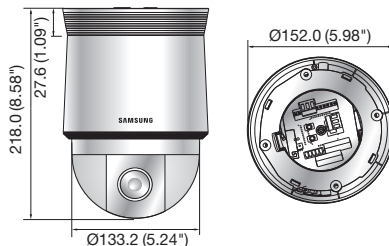

Dimensions

Unit : mm (inch)

SCP-2373H

SCP-2373

Accessories (Optional)

SBP-300WM1 SBP-300WM SBP-300CM SBP-300LM SBP-300B SBP-300KM SHP-3701H SHP-3701F (SCP-2373)

	SCP-2373HN/2373N	SCP-2373HP/2373P
VIDEO		
Imaging Device	1/4" Sony 960H Ex-view HAD CCD II	
Total Pixels	1,020(H) x 508(V)	1,020(H) x 596(V)
Effective Pixels	976(H) x 494(V)	976(H) x 582(V)
Scanning System	2 : 1 Interlace	
Synchronization	Internal / Line lock	
Frequency	H : 15.734KHz / V : 59.94Hz	H : 15.625KHz / V : 50Hz
Horizontal Resolution	Color : 680TV lines, B/W : 680TV lines	
Min. Illumination	Color : 0.2Lux@F1.6 (50IRE), 0.0004Lux (Sens-up, 512x) B/W : 0.01Lux@F1.6 (50IRE), 0.00002Lux (Sens-up, 512x)	
S / N Ratio	52dB (AGC off, Weight on)	
Video Output	CVBS : 1.0Vpp / 75Ω composite	
LENS		
Focal Length (Zoom Ratio)	3.5 ~ 129.5mm (Optical 37x)	
Max. Aperture Ratio	1 : 1.6(Wide) ~ 3.9(Tele)	
Angular Field of View	H : 56.26°(Wide) ~ 1.62°(Tele) / V : 43.28°(Wide) ~ 1.22°(Tele)	
Min. Object Distance	1.8m (5.91ft)	
Focus Control	Auto / Manual / One shot	
Zoom Movement Speed	3.1sec (Wide to tele)	
PAN / TILT		
Pan Range	360° Endless	
Pan Speed	Preset : 500°/sec, Manual : 0.024°/sec ~ 120°/sec (Proportional zoom ratio)	
Tilt Range	-5° ~ 185°	
Tilt Speed	Preset : 500°/sec, Manual : 0.024°/sec ~ 120°/sec (Proportional zoom ratio)	
Preset	255	
Preset Accuracy	±0.1°	
OPERATIONAL		
On Screen Display	English, Japanese, Spanish, French, Portuguese, Korean	English, French, German, Spanish, Italian, Chinese, Russian, Polish, Czech, Turkish, Portuguese
Camera Title	Off / On (Displayed 12 characters)	
Day & Night	Auto (ICR) / Color / B/W	
Backlight Compensation	Off / BLC / HLC	
Contrast Enhancement	SSDR (Off / On)	
Digital Noise Reduction	SSNRIII (Off / On)	
Digital Image Stabilization	Off / On	
Motion Detection	Off / On	
Privacy Masking	Off / On (8 programmable zones)	
Sens-up (Frame Integration)	2x ~ 512x	
Gain Control	Off / Low / Medium / High / Manual	
White Balance	ATW / Outdoor / Indoor / Manual / AWC (1,700°K ~ 11,000°K) / Mercury	
Electronic Shutter Speed	1/60 ~ 1/120,000sec	1/50 ~ 1/120,000sec
Digital Zoom	Off / On (1x ~ 16x)	
Digital Flip	Off / On	
Schedule	Day / Time	
Alarm	8 In 3 Out	
Communication	Coaxial control (SPC-300 compatible), RS-485/422	
Protocol	Coax : Pelco-C (Coaxitron) RS-485/422 : Samsung-T/E, Pelco-D/P, Panasonic, Bosch, Honeywell, Vicon, AD, GE	
ENVIRONMENTAL		
Operating Temperature / Humidity	-50°C ~ +55°C (-58°F ~ +131°F) / Less than 90% RH : SCP-2373H -10°C ~ +55°C (+14°F ~ +131°F) / Less than 90% RH : SCP-2373	
Ingress Protection	IP66 (SCP-2373H only)	
Vandal Resistance	SCP-2373 only (When SCP-2373 + SHP-3701H : IK10 accessory housing)	
ELECTRICAL		
Input Voltage / Current	24V AC ±10%	
Power Consumption	Max. 15W / 60W (Fan & heater on) : SCP-2373H, Max. 15W : SCP-2373	
MECHANICAL		
Color / Material	Ivory / Aluminum, Plastic (Dome Cover : Clear) : SCP-2373H Ivory / Plastic (Dome cover : Clear) : SCP-2373	
Dimensions (WxH)	Ø220.0 x 293.6mm (Ø8.66" x 11.56") : SCP-2373H Ø152.0 x 218.0mm (Ø5.98" x 8.58") : SCP-2373	
Weight	3.1Kg (6.83 lb) : SCP-2373H, 1.6Kg (3.53 lb) : SCP-2373	