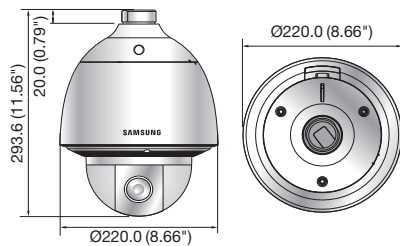

Dimensions

Unit : mm (inch)

SCP-2373H

SCP-2373

Accessories (Optional)

SBP-300WM1 SBP-300WM SBP-300CM SBP-300LM SBP-300B SBP-300KM SHP-3701H SHP-3701F (SCP-2373)

	SCP-2373HN/2373N	SCP-2373HP/2373P
VIDEO		
Imaging Device	1/4" Sony 960H Ex-view HAD CCD II	
Total Pixels	1,020(H) x 508(V)	1,020(H) x 596(V)
Effective Pixels	976(H) x 494(V)	976(H) x 582(V)
Scanning System	2 : 1 Interlace	
Synchronization	Internal / Line lock	
Frequency	H : 15.734KHz / V : 59.94Hz	H : 15.625KHz / V : 50Hz
Horizontal Resolution	Color : 680TV lines, B/W : 680TV lines	
Min. Illumination	Color : 0.2Lux@F1.6 (50IRE), 0.0004Lux (Sens-up, 512x) B/W : 0.01Lux@F1.6 (50IRE), 0.00002Lux (Sens-up, 512x)	
S / N Ratio	52dB (AGC off, Weight on)	
Video Output	CVBS : 1.0Vpp / 75Ω composite	
LENS		
Focal Length (Zoom Ratio)	3.5 ~ 129.5mm (Optical 37x)	
Max. Aperture Ratio	1 : 1.6(Wide) ~ 3.9(Tele)	
Angular Field of View	H : 56.26°(Wide) ~ 1.62°(Tele) / V : 43.28°(Wide) ~ 1.22°(Tele)	
Min. Object Distance	1.8m (5.91ft)	
Focus Control	Auto / Manual / One shot	
Zoom Movement Speed	3.1sec (Wide to tele)	
PAN / TILT		
Pan Range	360° Endless	
Pan Speed	Preset : 500°/sec, Manual : 0.024°/sec ~ 120°/sec (Proportional zoom ratio)	
Tilt Range	-5° ~ 185°	
Tilt Speed	Preset : 500°/sec, Manual : 0.024°/sec ~ 120°/sec (Proportional zoom ratio)	
Preset	255	
Preset Accuracy	±0.1°	
OPERATIONAL		
On Screen Display	English, Japanese, Spanish, French, Portuguese, Korean	English, French, German, Spanish, Italian, Chinese, Russian, Polish, Czech, Turkish, Portuguese
Camera Title	Off / On (Displayed 12 characters)	
Day & Night	Auto (ICR) / Color / B/W	
Backlight Compensation	Off / BLC / HLC	
Contrast Enhancement	SSDR (Off / On)	
Digital Noise Reduction	SSNRIII (Off / On)	
Digital Image Stabilization	Off / On	
Motion Detection	Off / On	
Privacy Masking	Off / On (8 programmable zones)	
Sens-up (Frame Integration)	2x ~ 512x	
Gain Control	Off / Low / Medium / High / Manual	
White Balance	ATW / Outdoor / Indoor / Manual / AWC (1,700°K ~ 11,000°K) / Mercury	
Electronic Shutter Speed	1/60 ~ 1/120,000sec	1/50 ~ 1/120,000sec
Digital Zoom	Off / On (1x ~ 16x)	
Digital Flip	Off / On	
Schedule	Day / Time	
Alarm	8 In 3 Out	
Communication	Coaxial control (SPC-300 compatible), RS-485/422	
Protocol	Coax : Pelco-C (Coaxitron) RS-485/422 : Samsung-T/E, Pelco-D/P, Panasonic, Bosch, Honeywell, Vicon, AD, GE	
ENVIRONMENTAL		
Operating Temperature / Humidity	-50°C ~ +55°C (-58°F ~ +131°F) / Less than 90% RH : SCP-2373H -10°C ~ +55°C (+14°F ~ +131°F) / Less than 90% RH : SCP-2373	
Ingress Protection	IP66 (SCP-2373H only)	
Vandal Resistance	SCP-2373 only (When SCP-2373 + SHP-3701H : IK10 accessory housing)	
ELECTRICAL		
Input Voltage / Current	24V AC ±10%	
Power Consumption	Max. 15W / 60W (Fan & heater on) : SCP-2373H, Max. 15W : SCP-2373	
MECHANICAL		
Color / Material	Ivory / Aluminum, Plastic (Dome Cover : Clear) : SCP-2373H Ivory / Plastic (Dome cover : Clear) : SCP-2373	
Dimensions (WxH)	Ø220.0 x 293.6mm (Ø8.66" x 11.56") : SCP-2373H Ø152.0 x 218.0mm (Ø5.98" x 8.58") : SCP-2373	
Weight	3.1Kg (6.83 lb) : SCP-2373H, 1.6Kg (3.53 lb) : SCP-2373	