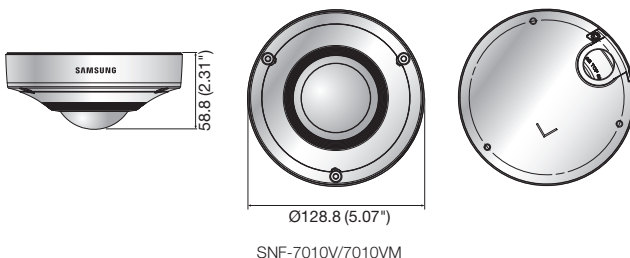

SNF-7010/7010V/7010VM

3Megapixel Fisheye Camera

SNF-7010

SNF-7010V/7010VM

Key Features

- Max. 3M (2048 x 1536) resolution
- Various viewing composition
- H.264, MJPEG dual codec, Multiple streaming
- Digital PTZ, Bi-directional audio support
- WDR (120dB), SD/SDHC/SDXC memory slot
- IP66, IK10 and EN50155 certifications (SNF-7010V/7010VM)
- M12 connector (SNF-7010VM)

Dimensions

Unit : mm (inch)

Ø128.8 (5.07")

SNF-7010

Ø128.8 (5.07")

SNF-7010V/7010VM

Accessories (Optional)

SBP-300TM