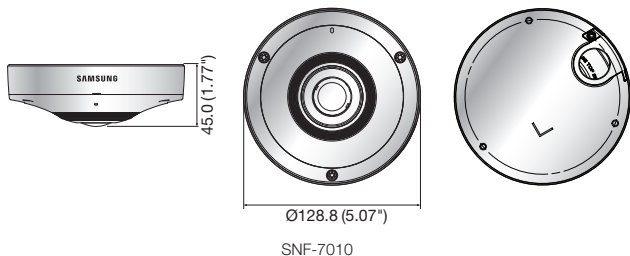

SNF-7010/7010V/7010VM

3Megapixel Fisheye Camera

SNF-7010

SNF-7010V/7010VM

Key Features

- Max. 3M (2048 x 1536) resolution
- Various viewing composition
- H.264, MJPEG dual codec, Multiple streaming
- Digital PTZ, Bi-directional audio support
- WDR (120dB), SD/SDHC/SDXC memory slot
- IP66, IK10 and EN50155 certifications (SNF-7010V/7010VM)
- M12 connector (SNF-7010VM)

Dimensions

Unit : mm (inch)

Ø128.8 (5.07")

SNF-7010

Ø128.8 (5.07")

SNF-7010V/7010VM

Accessories (Optional)

SBP-300TM