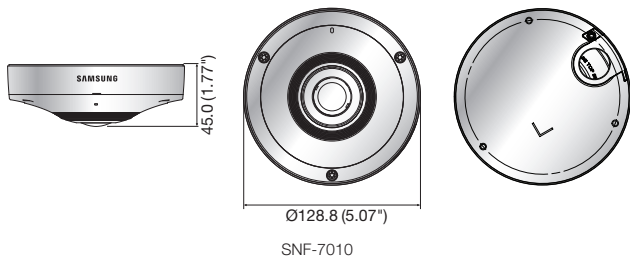

SNF-7010/7010V/7010VM

3Megapixel Fisheye Camera

SNF-7010

SNF-7010V/7010VM

Key Features

- Max. 3M (2048 x 1536) resolution
- Various viewing composition
- H.264, MJPEG dual codec, Multiple streaming
- Digital PTZ, Bi-directional audio support
- WDR (120dB), SD/SDHC/SDXC memory slot
- IP66, IK10 and EN50155 certifications (SNF-7010V/7010VM)
- M12 connector (SNF-7010VM)

Dimensions

Unit : mm (inch)

Ø128.8 (5.07")

SNF-7010

Ø128.8 (5.07")

SNF-7010V/7010VM

Accessories (Optional)

SBP-300TM