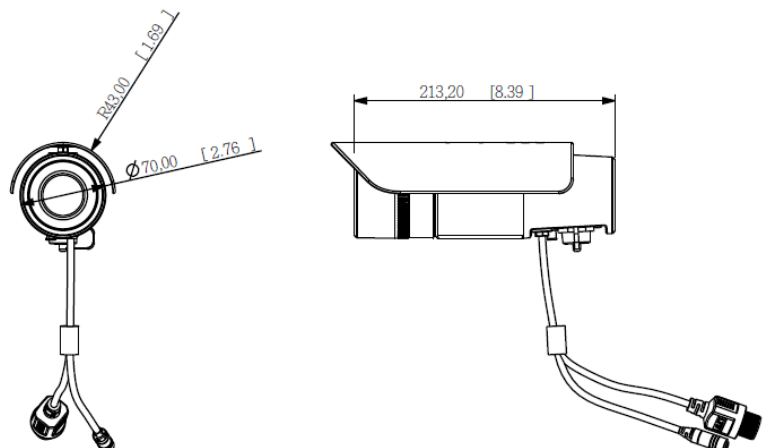

Photo Indication & Dimension Diagram

- 1 IR LED
- 2 LENS
- 3 Light Sensor
- 4 RJ45 Connector 1 (For Ethernet, 802.3at PoE and 802.3af PoE)
- 5 DC12V / AC24V Connector
- 6 Antenna Connector
- 7 RJ45 Connector 2 (For Audio in/out, RS485, DIDO)