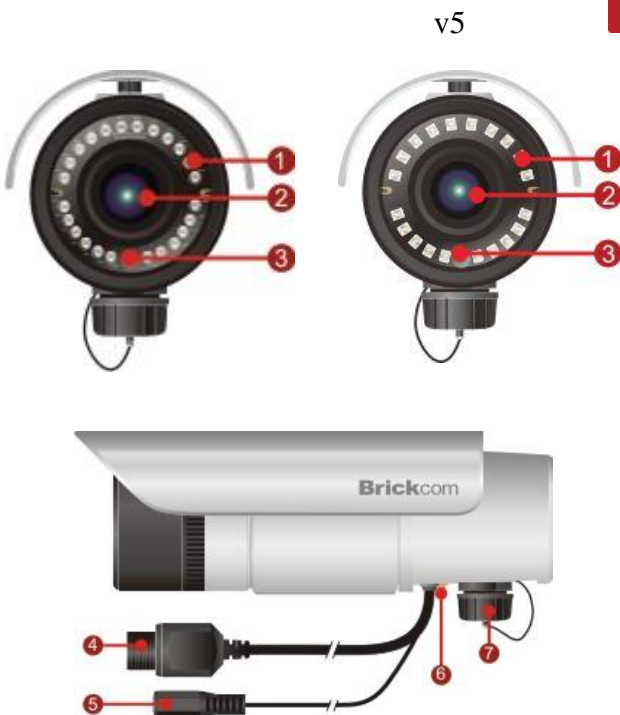

5 Megapixel Bullet Network Camera

OB-500Ap Series

HDTV 1080p/720p • 5M/4M/3M/2M/1.3M Resolution Supported

- Most Intelligent and Professional 5M Outdoor Bullet Camera
- HDTV Quality (Full HD 1080p @ 30fps Streaming)
- Intelligent Multi-Profile Sensor Management® for Different Environments
- Removable IR-cut Filter /Auto Light Sensor for Day and Night
- IP67 Outdoor Enclosure Built-in Fan (-40°C ~ 60°C) and Heater
- **SmartFocus**® to Ease the Zoom and Focus Adjustment Remotely (*)
*The feature is for OB-500Ap/OB-500ApV5 *
- **FocusEasy**™ to Ease the Focus Adjustment via the Buzzer for notification (*)
*The feature is for OB-502ApV5 *
- Varifocal Lens with FocusEasy™ (*)
*The feature is for OB-502ApV5 *
- Built-in 3G module and SIM slot for Wireless Connectivity (*)
The feature is for GOB-500Ap/GOB-500ApV5
- Built-in IR Illuminators, effective up to 25 Meters
- Two-way Audio/Built-in Micro SD/SDHC Memory Card Slot for Local Storage
- 1 DI/DO for External Alarm and Sensor Device

Photo Indication & Dimension Diagram

- 1 IR LED
- 2 LENS
- 3 Light Sensor
- 4 RJ45 Connector 1 (For Ethernet, 802.3at PoE and 802.3af PoE)
- 5 DC12V / AC24V Connector
- 6 Antenna Connector
- 7 RJ45 Connector 2 (For Audio in/out, RS485, DIDO)