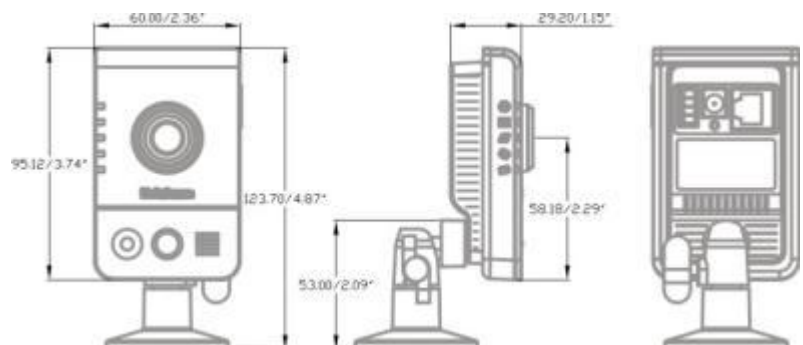

Photo Indication & Dimension Diagram

- | | |
|-------------------------------|-----------------------|
| ① Adjustable focal Lens (*) | ⑪ WPS button (*) |
| ② Built-in Microphone | ⑫ Privacy button |
| ③ PIR | ⑬ Power LED |
| ④ Illumination LED | ⑭ Status LED |
| ⑤ Speaker | ⑮ Internet LED |
| ⑥ Power Connector | ⑯ WPS LED (*) |
| ⑦ Ethernet RJ45 Socket | ⑰ Privacy LED |
| ⑧ Reset Button | ⑱ USB Port for 3G (*) |
| ⑨ DIDO Terminal I/O Connector | |
| ⑩ Micro SD/SDHC slot | |
- * These are optional features **