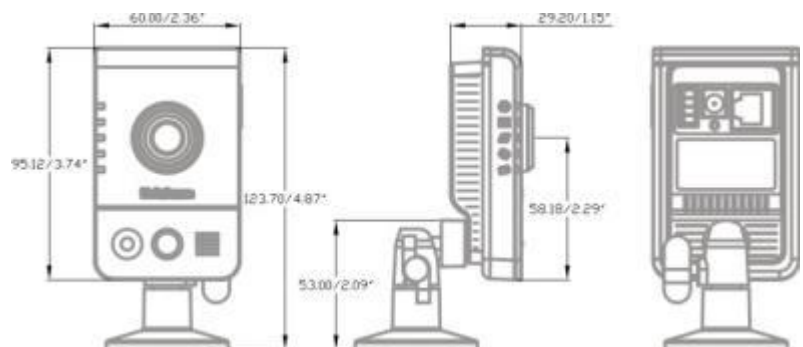

- WPS button (*)
- Privacy button
- Power LED
- Status LED
- Internet LED
- WPS LED (*)
- Privacy LED
- USB Port for 3G/4G (*)

* These are optional features *

Camera		Video	
Models	CB-300Ap Board Lens, USB for 3G, PoE WCB-300Ap Board Lens, WiFi CB-302Ap CS Mount Lens, USB for 3G, PoE WCB-302Ap CS Mount Lens, WiFi	Video Image Compression	H.264 / MPEG4 / MJPEG
Hardware System	CPU: 533 MHz Flash: 32M RAM: 256M DDR	Video Setting	Audio Exposure Control: Sport/ Normal/ Night Vision/ User Defined Manual Exposure Control: 1/20000~1/5s Manual Gain Control: 1X ~ 32X Manual White Balance Control: 2000K~7000K
Image Sensor	Sensor Type : 1/2.5" CMOS Sensor Sensor Resolution : 2048x1536 pixel	S/N Ratio	38.1 dB
Minimum Illumination	CB-300Ap/ WCB-300Ap 1 lux (F2.8, B/W) / 2 lux (F2.8, Color) CB-302Ap/ WCB-302Ap 1 lux (F1.5, B/W) / 2 lux (F1.5, Color)	Image Resolution	3M : 2048x1536 @ 18fps 2M (Full HD) : 1920x1080 @ 30fps 1M (HDTV) : 1280x720 @ 30fps
Lens	CB-300Ap/ WCB-300Ap Lens Type: Board Lens Focal Length: f= 6.34 mm Iris: F2.8 View Angle: (H): 40°/ (V): 30°/ (D): 50° CB-302Ap/ WCB-302Ap Lens Type: CS Mount Lens Focal Length: f= 4.05 mm Iris: F1.5 View Angle: (H): 63°/ (V): 48°/ (D): 78°	General	
		Communication	Ethernet : one 10/100Mbps RJ-45 Supported Protocols : TCP/IP, UDP, ICMP, DHCP, NTP, DNS, DDNS, SMTP, FTP, HTTP, Samba, PPPoE, UPnP, RTP, RTSP, RTCP, IPv6
		Power Input	DC12V/ 1A(Power Supply)
		Max. Power Consumption	CB-300Ap/CB-302Ap : 4.2 watts WCB-300Ap/WCB-302Ap : 4.6 watts
		Environment	Operating Temperature 0°C ~ 50°C (32°F ~ 122°F), Operating Humidity : 10% ~ 80%
		Dimension	34.8 (L) X60 (W) X 95 (H) mm
		Weight	CB-300Ap : 99g WCB-300Ap : 106g CB-302Ap : 122g WCB-302Ap : 129g
		Certification	FCC, CE
		Warranty	Limited 2-year warranty