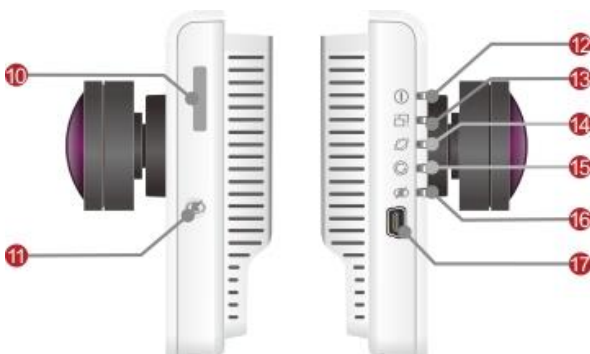

### ImmerVision Enables® 360 Panomorph Lens

- Most Intelligent, Compact and Affordable 5-Megapixel 360° Camera
- Built-In ImmerVision Enables® 360° Panomorph Lens
- 180° Panoramic View or 360° Surrounding View
- Intelligent Multi-Profile Sensor Management® for Different Environments
- Built-In Micro-SD Card Slot
- Two-Way Audio / PIR / White Light LED / DIDO / Privacy Button
- USB Port for 3G Wireless Connectivity
- 802.3af PoE

### Photo Indication & Dimension Diagram

- 1 Lens
- 2 Microphone
- 3 PIR
- 4 White Light LED
- 5 Speaker
- 6 DC12V Power Input
- 7 RJ45 Ethernet Port
- 8 Reset Button
- 9 DIDO Terminal Block
- 10 Micro SD/SDHC Card Slot

- 11 Privacy Button
- 12 Power LED
- 13 Status LED
- 14 Internet LED
- 15 F/W Upgrade LED
- 16 Privacy LED
- 17 USB Port for 3G

**Camera**

<b>Model(s)</b>	<b>CB-500Ap-360P</b>
<b>Hardware System</b>	CPU: 533 MHz Flash: 32M RAM: 256M DDR
<b>Image Sensor</b>	Sensor Type : 1/2.5" CMOS Sensor Sensor Resolution : 2592x1944 pixel
<b>Minimum Illumination</b>	l0 Lux (IR ON, B/W) 1.5 Lux (IR OFF, B/W) 2.5 Lux(F1.4,Color)
<b>Lens</b>	Lens Type: ImmerVision Enables® Panomorph Focal Length: 1mm F=2.0 View Angle:180° *180° (H* V)