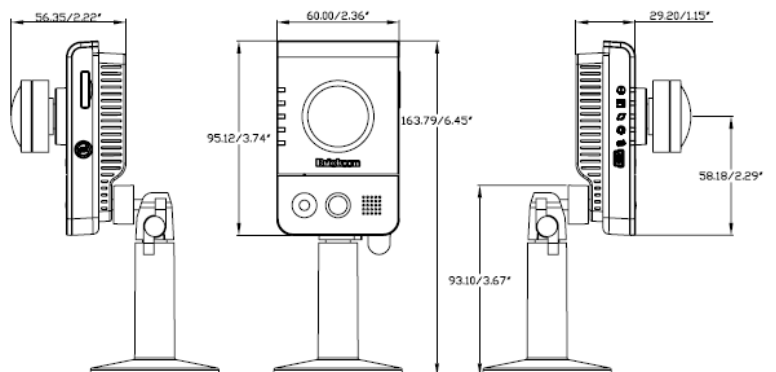

### ImmerVision Enables® 360 Panomorph Lens

- Most Intelligent, Compact and Affordable 5-Megapixel 360° Camera
- Built-In ImmerVision Enables® 360° Panomorph Lens
- 180° Panoramic View or 360° Surrounding View
- Intelligent Multi-Profile Sensor Management® for Different Environments
- Built-In Micro-SD Card Slot
- Two-Way Audio / PIR / White Light LED / DIDO / Privacy Button
- USB Port for 3G Wireless Connectivity
- 802.3af PoE

### Photo Indication & Dimension Diagram

- 1 Lens
- 2 Microphone
- 3 PIR
- 4 White Light LED
- 5 Speaker
- 6 DC12V Power Input
- 7 RJ45 Ethernet Port
- 8 Reset Button
- 9 DIDO Terminal Block
- 10 Micro SD/SDHC Card Slot

- 11 Privacy Button
- 12 Power LED
- 13 Status LED
- 14 Internet LED
- 15 F/W Upgrade LED
- 16 Privacy LED
- 17 USB Port for 3G

**Camera**

<b>Model(s)</b>	<b>CB-500Ap-360P</b>
<b>Hardware System</b>	CPU: 533 MHz Flash: 32M RAM: 256M DDR
<b>Image Sensor</b>	Sensor Type : 1/2.5" CMOS Sensor Sensor Resolution : 2592x1944 pixel
<b>Minimum Illumination</b>	l0 Lux (IR ON, B/W) 1.5 Lux (IR OFF, B/W) 2.5 Lux(F1.4,Color)
<b>Lens</b>	Lens Type: ImmerVision Enables® Panomorph Focal Length: 1mm F=2.0 View Angle:180° *180° (H* V)