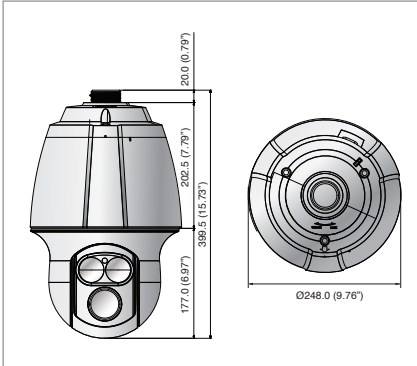

High Resolution Weatherproof 37x IR PTZ Dome Camera

SCP-2370RH

Dimensions

Unit : mm (inch)

Specifications

	SCP-2370THN	SCP-2370THP
VIDEO		
Imaging Device	1/4" Super HAD II CCD	
Total Pixels	811(H) x 508(V)	795(H) x 596(V)
Effective Pixels	768(H) x 494(V)	752(H) x 582(V)
Scanning System	2 : 1 Interlace	
Synchronization	Internal / Line Lock	Internal / Line Lock
Frequency	H : 15.734KHz / V : 59.94Hz	H : 15.625KHz / V : 50Hz
Horizontal Resolution	Color : 600 TV lines / BW : 700 TV lines	
Min. Illumination	Color : 0 Lux @ F1.6 (IR LED On), 0.2Lux @ F1.6, 0.0004 Lux (Sens-up, 512x) B/W : 0.02 Lux @ F1.6, 0.00004 Lux (Sens-up, 512x)	
S / N Ratio	52dB (AGC off, Weight on)	
Video Output	CVBS : 1.0 Vp-p / 75Ω composite	
LENS TYPE		
Focal Length (Zoom Ratio)	3.5~129.5mm (Optical 37x)	
Max. Aperture Ratio	1:1.6 (Wide) ~ 3.9 (Tele)	
Angular Field of View	H : 55.5°(Wide) ~ 1.59°(Tele) / V : 42.5°(Wide) ~ 1.19°(Tele)	
Min. Object Distance	1.5m (59.06")	
Focus Control	Auto / Manual / One Shot	
Zoom Movement Speed	2.8 sec	
PAN / TILT		
Pan Range	360° Endless	
Pan Speed	Preset : 250°/sec / Manual : 0.024°/sec ~ 120°/sec (Proportional zoom ratio)	
Tilt Range	-5° ~ 185°	
Tilt Speed	Preset : 250°/sec / Manual : 0.024°/sec ~ 120°/sec (Proportional zoom ratio)	
Preset	255	
Preset Accuracy	±0.1°	
OPERATIONAL		
On Screen Display	English, Japanese, Spanish, French, Portuguese, Taiwanese, Korean	English, French, German, Spanish, Italian, Chinese, Russian, Polish, Czech, Turkish, Portuguese
Camera Title	Off / On (Displayed 12 characters)	
Day & Night	Auto (ICR) / Color / B/W	
Backlight Compensation	BLC / HLC / Off	
Contrast Enhancement	SSDR (Off/On)	
Digital Noise Reduction	SSNRIII(Off/On)	
Digital Image Stabilization	Off / On	
Motion Detection	Off / On	
Privacy Masking	Off / On (8 programmable zones)	
Sens-up (Frame Integration)	2x ~ 512x	
Gain Control	Off / Low / High	
White Balance	ATW / Outdoor / Indoor / Manual / AWC (1,700K° ~ 11,000K°)	
Electronic Shutter Speed	1/60 ~ 1/120,000 sec	1/50 ~ 1/120,000 sec
Digital Zoom	Off / On (2x ~ 16x)	
Digital Flip	Off / On	
Schedule	Day / Time	
Alarm	8 In 3 Out	
Communication	Coaxial Control (SPC-300 Compatible), RS-485/422	
Protocol	Coax : Pelco-C (Coaxitron) RS-485: SAMSUNG-T/E, PELCO-D/P, PANASONIC, BOSCH, HONEYWELL, VICON, AD, GE	
IR Distance	100m (850nm IR LED : 2EA)	
ENVIRONMENTAL		
Operating Temperature / Humidity	-50°C ~ +55°C (-58°F ~ +131°F) / Less than 100% RH	
Ingress Protection	IP66	
ELECTRICAL		
Input Voltage/Current	24V AC±10%	
Power Consumption	Max. 15W / 90W (Fan & Heater on)	
MECHANICAL		
Color / Material	Ivory, Aluminum	
Dimension (WxHxD)	Ø248x399.5mm (Ø9.76" x 15.73")	
Weight	6Kg (13.23lb)	