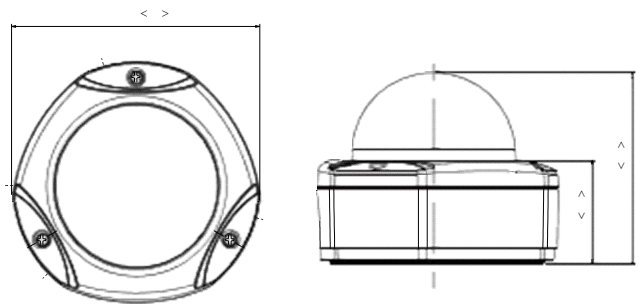

E76

2MP Outdoor Dome with D/N, Adaptive IR, Basic WDR, SLLS, Fixed Lens

- 2 Megapixel with 1080p
- Day & Night with Superior Low Light Sensitivity and Adaptive IR LED
- Wide Angle Fixed Lens with f3.6mm / F1.85
- Basic WDR (75 dB)
- 30 fps at 1920 x 1080
- Weatherproof (IP66) and Vandal Proof (IK10)

PHOTO INDICATION

DIMENSION DIAGRAM

Unit: mm [inch]

ACCESSORY OPTIONS

Dome Cover		
PDCX-1101		4-inch, smoke, vandal proof

Popular Mounting Solutions	
Surface	Accessories not required
Wall	PMAX-0308 
Pendant	PMAX-0101 PMAX-0103 
Corner	PMAX-0101 PMAX-0305 PMAX-0402 
Pole	PMAX-0101 PMAX-0305 PMAX-0503 
Flush	PMAX-1003 
Gang Box	PMAX-0804 

• Interface

Digital Input	1, Terminal block
Digital Output	1, Terminal block
Local Storage	MicroSDHC/MicroSDXC memory card slot (card not included)

• General

Power Source / Consumption	PoE Class 2 (IEEE802.3af) / 6.49W (IR on)
Weight	1.001 kg (2.207 lb)
Dimensions (Ø x H)	150.4 mm x 116.9 mm (5.9" x 4.6")
Environmental Casing	Weatherproof (IP66 rated); Vandal proof (IK10 rated); Transparent dome cover
Mount Type	Surface, Pendant, Wall, Corner, Pole, Flush, Gang box
Starting Temperature	-20°C ~ 50°C (-4°F ~ 122°F)
Operating Temperature	-40°C ~ 50°C (-40°F ~ 122°F)
Operating Humidity	10% ~ 85% RH
Approvals	CE (EN 55022 Class B, EN 55024), FCC (Part15 Subpart B Class B), IK10, IP66, NEMA 4X