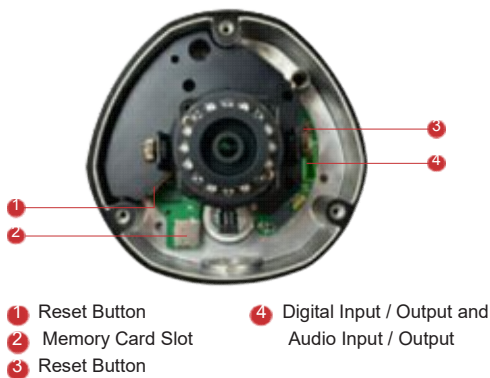

E76

2MP Outdoor Dome with D/N, Adaptive IR, Basic WDR, SLLS, Fixed Lens

- 2 Megapixel with 1080p
- Day & Night with Superior Low Light Sensitivity and Adaptive IR LED
- Wide Angle Fixed Lens with f3.6mm / F1.85
- Basic WDR (75 dB)
- 30 fps at 1920 x 1080
- Weatherproof (IP66) and Vandal Proof (IK10)

PHOTO INDICATION

DIMENSION DIAGRAM

Unit: mm [inch]

ACCESSORY OPTIONS

Dome Cover		
PDCX-1101		4-inch, smoke, vandal proof

Popular Mounting Solutions	
Surface	Accessories not required
Wall	PMAX-0308 
Pendant	PMAX-0101 PMAX-0103 
Corner	PMAX-0101 PMAX-0305 PMAX-0402 
Pole	PMAX-0101 PMAX-0305 PMAX-0503 
Flush	PMAX-1003 
Gang Box	PMAX-0804 

• Interface

Digital Input	1, Terminal block
Digital Output	1, Terminal block
Local Storage	MicroSDHC/MicroSDXC memory card slot (card not included)

• General

Power Source / Consumption	PoE Class 2 (IEEE802.3af) / 6.49W (IR on)
Weight	1.001 kg (2.207 lb)
Dimensions (Ø x H)	150.4 mm x 116.9 mm (5.9" x 4.6")
Environmental Casing	Weatherproof (IP66 rated); Vandal proof (IK10 rated); Transparent dome cover
Mount Type	Surface, Pendant, Wall, Corner, Pole, Flush, Gang box
Starting Temperature	-20°C ~ 50°C (-4°F ~ 122°F)
Operating Temperature	-40°C ~ 50°C (-40°F ~ 122°F)
Operating Humidity	10% ~ 85% RH
Approvals	CE (EN 55022 Class B, EN 55024), FCC (Part15 Subpart B Class B), IK10, IP66, NEMA 4X