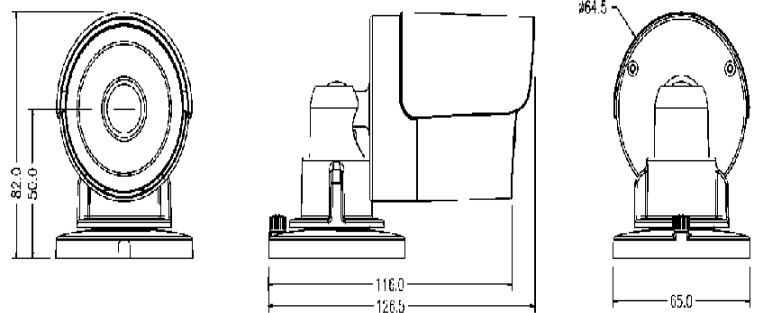

SC-I141F 4 MP Fixed Lens Network Camera

Key Features

- Up to 4 Megapixel high resolution
- H.265 / H.264 video formats
- POE & DC 12V integration design
- 4mm, 6mm, 8mm M12 fixed lens option
- Up to 30 meter IR range
- Dual video streams
- 80dB Wide Dynamic Range
- 3D Digital Noise Reduction
- IP66 weather-proof protection
- Support IE, Chrome, Safari, Firefox
- Latest ONVIF V2.4.1 supported
- Browser plug-in free

Specifications

Camera	
Image Sensor	1/3" Progressive Scan CMOS
Min. Illumination	Color: 0.01Lux @ (F1.6) ,B/W: 0 Lux with IR
Lens	4mm / 6mm / 8mm M12 fixed lens
Day & Night	IR cut filter with auto switch
DNR	3D DNR
Wide Dynamic Range	80dB
Angle of View	76° (4mm), 51° (6mm) , 39° (8mm)
Compression Standard	
Video Compression	H.265 / H.264
Dual streams	Support
Image	
Max. Resolution	2560 x 1440
Frame Rate	50Hz: 25fps(2560 x 1440, 1920 x 1080) 60Hz: 25fps(2560 x 1440, 1920 x 1080)
Image Setting	DWDR, Compression, Rotate mode, Saturation, Brightness, Contrast
ROI Codec	Support, 8 regions
Network	
Alarm Trigger	Motion detection, Network disconnect, IP address conflict
Standards	ONVIF (PROFILE S, PROFILE G), CGI, RTSP, RTMP
Interface	
Communication	1 RJ45 10M/100M Ethernet port
On-board storage	N/A
Alarm interface	N/A
Audio interface	N/A
General	
Operating Conditions	Temperature: -30°C – 60°C (-22°F – 140°F)
	Humidity: 95% or less (non-condensing)
Power Supply	DC12V ± 10%, PoE (802.3af)
Power Consumption	Max. 5W
IR Range	Approx. 30 meters (100 feet)
Ingress Protection	IP66
Dimensions	65 x 82 x 126.5 (2.6" x 3.2" x 5")