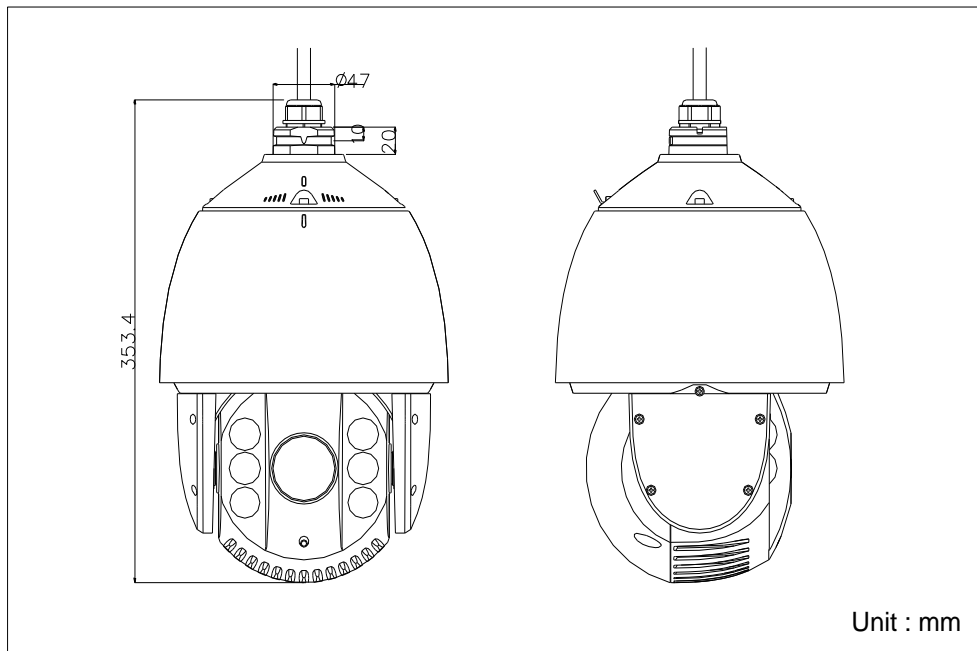

Dimensions

Order models

- DS-2AE7158-A, PAL, AC24V, outdoor
- DS-2ZE7158N-A, NTSC, AC24V, outdoor
- DS-2AE7158-D, PAL, DC12V, outdoor
- DS-2ZE7158N-D, NTSC, DC12V, outdoor

Accessories