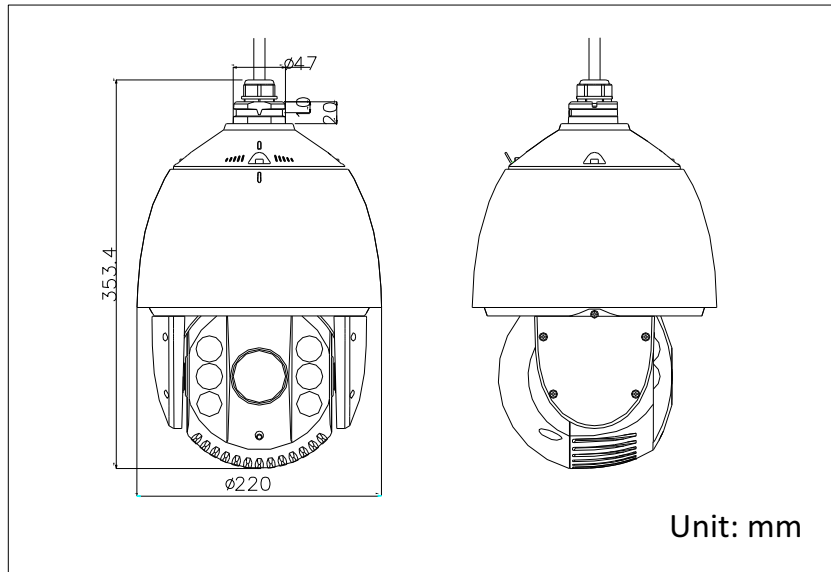

Dimensions

Order models

- DS-2AE7230TI-A, 24VAC, outdoor

Accessories