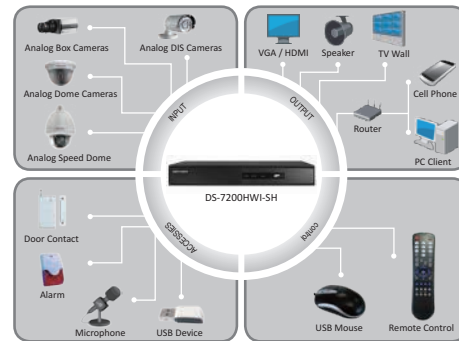

DS-7204/08/16/24HWI-SH Standalone DVR

DS-7204HWI-SH

DS-7208/16/24/32HWI-SH

Key features

- H.264 video compression
- WD1(960*576) resolution real-time recording
- HDMI and VGA output at up to 1920×1080P resolution
- Dual-stream
- Up to 4/8/16-ch synchronous playback
- NTP, SMTP, NFS, UPnP and iSCSI protocols

Rear Panel of DS-7204HWI-SH

1. Video in
2. Video out
3. USB interface
4. HDMI interface
5. VGA interface
6. Audio in, RCA connector
7. Audio out, RCA connector
8. LAN network interface
9. RS-485 serial interface
10. 12VDC power input
11. Power switch
12. GND