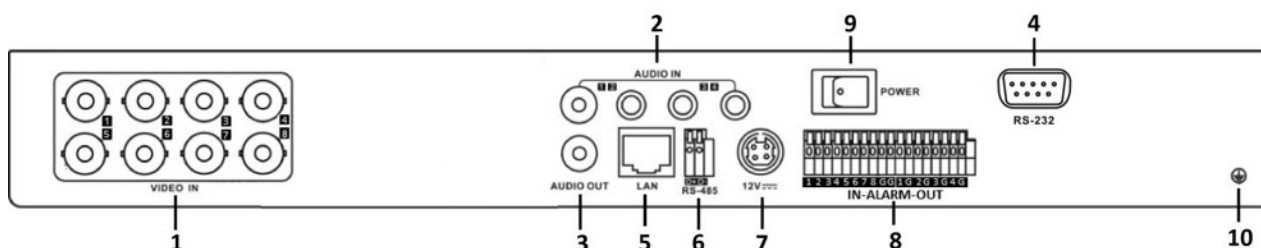

Physical Interfaces

NOTE

The rear panel of DS-6704/6716HUHI-K provides 4/16 video input interfaces.

Index	Description	Index	Description
1	VIDEO IN	6	RS-485 Serial Interface
2	AUDIO IN, RCA Connector	7	12 VDC Power Input
3	AUDIO OUT, RCA Connector	8	Alarm In/Out
4	RS-232 Serial Interface	9	Power Switch
5	LAN Network Interface	10	GND