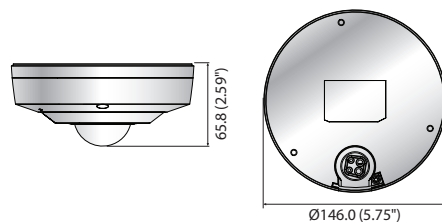

## Key Features

- Max. 2048 x 2048 resolution
- H.265, H.264, MJPEG codec supported
- Variable view mode (Fisheye, Single panorama, Double panorama, Quad view)
- On board dewarping, Digital PTZ (8x), Bi-directional audio
- True WDR (120dB), WiseStreamII support
- Tampering, Loitering, Directional detection, Audio detection, Sound classification, Heatmap, People counting, Queue management
- Motion detection, Handover
- M12 connector (XNF-8010RVM)
- IP66 / IK10 (XNF-8010RV/8010RVM)
- SD / SDHC / SDXC memory slot (Max. 512GB), 12V DC / PoE
- IR viewable length 15m (49.21ft)

## Dimensions

Unit : mm (inch)

XNF-8010R

XNF-8010RV/8010RVM