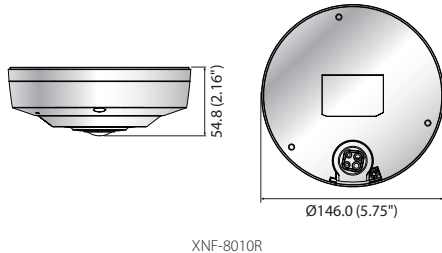

## Key Features

- Max. 2048 x 2048 resolution
- H.265, H.264, MJPEG codec supported
- Variable view mode (Fisheye, Single panorama, Double panorama, Quad view)
- On board dewarping, Digital PTZ (8x), Bi-directional audio
- True WDR (120dB), WiseStreamII support
- Tampering, Loitering, Directional detection, Audio detection, Sound classification, Heatmap, People counting, Queue management
- Motion detection, Handover
- M12 connector (XNF-8010RVM)
- IP66 / IK10 (XNF-8010RV/8010RVM)
- SD / SDHC / SDXC memory slot (Max. 512GB), 12V DC / PoE
- IR viewable length 15m (49.21ft)

## Dimensions

Unit : mm (inch)

XNF-8010R

XNF-8010RV/8010RVM