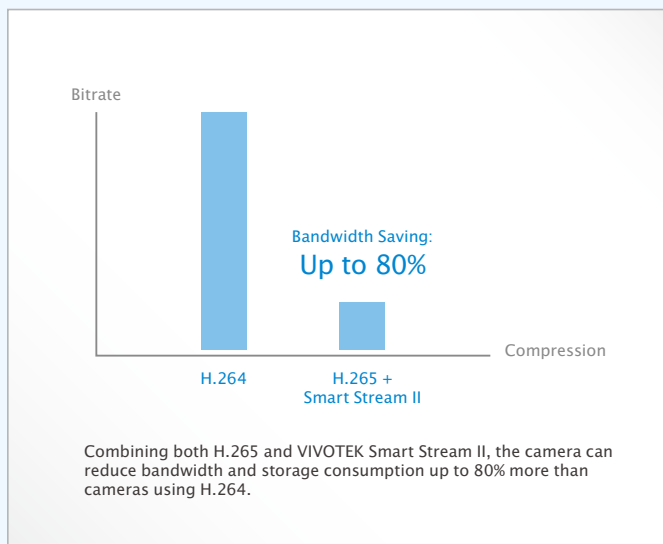

VIVOTEK's FD9371-HTV and FD9371-EHTV are two brand-new professional H.265 high-efficiency outdoor dome network cameras, offering 30 fps @ 3-Megapixel with outstanding image quality. Employing H.265 technology enables the cameras to provide higher and more efficient image compression rates than previous H.264 systems. In addition, VIVOTEK's sophisticated Smart Stream II enables the cameras to optimize resolution for a desired object or area and therefore to maximize efficiency of bandwidth usage. Combining both H.265 and Smart Stream II, the FD9371-HTV and FD9371-EHTV can reduce both bandwidth and storage consumption up to 80%* while maintaining image quality of the high standard.

As professional day/night cameras, the FD9371-HTV and FD9371-EHTV are also equipped with WDR Pro and SNV, empowering users to enjoy superb image-detail in any lighting condition. Additionally, IP66-rated housing ensures the ability of these advanced cameras to withstand rain and dust, thus guaranteeing smooth operation even under a multitude of harsh weather conditions. The cameras' IK10-rated housing can also provide protection against acts of vandalism and other impacts. Finally, a wide operating temperature range further enhances the performance and reliability of the FD9371-EHTV in both extremely cold and warm weather, even while using PoE.

* Depending on scenes