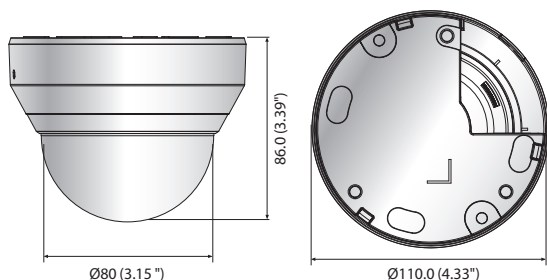

## Key Features

- Max. 2 megapixel (1920 x 1080) resolution
- Built-in 3mm fixed lens (LND-6010R)  
4mm fixed lens (LND-6020R)  
6mm fixed lens (LND-6030R)
- Max. 30fps@all resolutions (H.264)
- H.264, MJPEG codec supported, Multiple streaming
- Day & Night (ICR), WDR (120dB)
- Tampering, Motion detection
- Micro SD/SDHC memory slot (Max. 32GB), PoE
- Hallway view, WiseStreamII support
- IR viewable length 20m

## Dimensions

Unit : mm (inch)