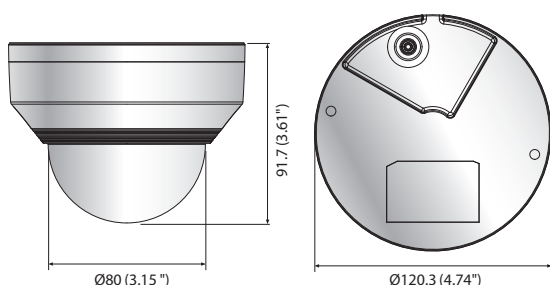

## Key Features

- Max. 2 megapixel (1920 x 1080) resolution
- Built-in 3mm fixed lens (LNV-6010R)  
4mm fixed lens (LNV-6020R)  
6mm fixed lens (LNV-6030R)
- Max. 30fps@all resolutions (H.264)
- H.264, MJPEG codec supported, Multiple streaming
- Day & Night (ICR), WDR (120dB)
- Tampering, Motion detection
- Micro SD/SDHC memory slot (Max. 32GB), PoE
- Hallway view, WiseStreamII support
- IR viewable length 30m
- IP66, IK10 support

## Dimensions

Unit : mm (inch)