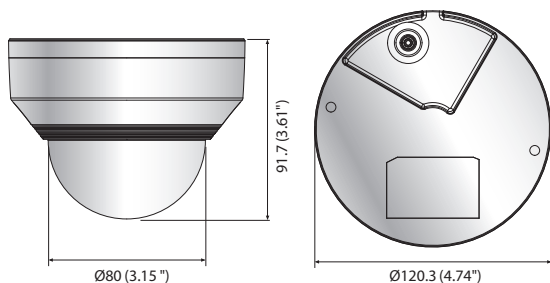

## Key Features

- Max. 2 megapixel (1920 x 1080) resolution
- Built-in 3mm fixed lens (LNV-6010R)  
4mm fixed lens (LNV-6020R)  
6mm fixed lens (LNV-6030R)
- Max. 30fps@all resolutions (H.264)
- H.264, MJPEG codec supported, Multiple streaming
- Day & Night (ICR), WDR (120dB)
- Tampering, Motion detection
- Micro SD/SDHC memory slot (Max. 32GB), PoE
- Hallway view, WiseStreamII support
- IR viewable length 30m
- IP66, IK10 support

## Dimensions

Unit : mm (inch)