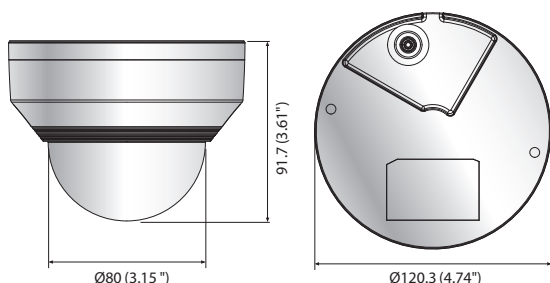

## Key Features

- Max. 2 megapixel (1920 x 1080) resolution
- Built-in 3mm fixed lens (LNV-6010R)  
4mm fixed lens (LNV-6020R)  
6mm fixed lens (LNV-6030R)
- Max. 30fps@all resolutions (H.264)
- H.264, MJPEG codec supported, Multiple streaming
- Day & Night (ICR), WDR (120dB)
- Tampering, Motion detection
- Micro SD/SDHC memory slot (Max. 32GB), PoE
- Hallway view, WiseStreamII support
- IR viewable length 30m
- IP66, IK10 support

## Dimensions

Unit : mm (inch)