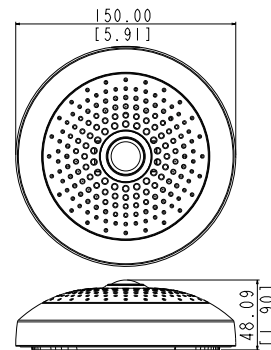

## 3MP Indoor Fisheye Dome with D/N, Superior WDR, Fixed Lens

- 3 Megapixel
- Day & Night
- Hemispheric Fisheye Lens with f1.19mm / F2.0
- Superior WDR (107 dB)
- 15 fps at 2048 x 1536

### PHOTO INDICATION

- |                          |                                 |
|--------------------------|---------------------------------|
| 1 Ethernet Port          | 5 Audio output                  |
| 2 Power LED              | 6 MicroSDHC/MicroSDXC Card Slot |
| 3 Digital Input & Output | 7 DC 12V Power Input            |
| 4 Audio Input            | 8 Reset Button                  |

### DIMENSION DIAGRAM

Unit: mm [inch]

**• Interface**

Digital Input	1, Terminal block
Digital Output	1, Terminal block
Local Storage	MicroSDHC/MicroSDXC memory card slot (card not included)

**• General**

Power Source / Consumption	PoE Class 2 (IEEE 802.3af) / 4.5 W; DC 12V / 3.5 W
Weight	338 g (0.75 lb)
Dimensions (Ø x H)	150mm x 48mm (5.91" x 1.90")
Mount Type	Surface, Pendant, Wall, Corner, Pole, Flush, Gang box
Starting Temperature	-10 °C - 50°C (14°F - 122°F)
Operating Temperature	-10 °C - 50°C (14°F - 122°F)
Operating Humidity	10% ~ 85% RH
Approvals	CE (EN 55022 Class B, EN 55024), FCC (Part15 Subpart B Class B)