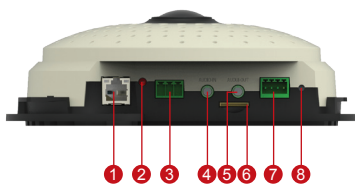

## 3MP Indoor Fisheye Dome with D/N, Superior WDR, Fixed Lens

- 3 Megapixel
- Day & Night
- Hemispheric Fisheye Lens with f1.19mm / F2.0
- Superior WDR (107 dB)
- 15 fps at 2048 x 1536

### PHOTO INDICATION

- |                          |                                 |
|--------------------------|---------------------------------|
| 1 Ethernet Port          | 5 Audio output                  |
| 2 Power LED              | 6 MicroSDHC/MicroSDXC Card Slot |
| 3 Digital Input & Output | 7 DC 12V Power Input            |
| 4 Audio Input            | 8 Reset Button                  |

**• Lens**

Focal Length / Aperture	Fixed (Fisheye lens), f1.19 mm / F2.0
Iris	Fixed iris
Focus	Fixed focus
Mount Type	Board mount
Horizontal Viewing Angle	180°

**• Video**

Compression	H.264, MJPEG
Max. Frame Rate vs. Resolution	15 fps at 2048 x 1536; 15 fps at 640 x 480; 15 fps 320 x 240
Mode	Fisheye view, 180° /360° Panorama, ePTZ
Multi-Streaming	Simultaneous dual streams based on two configurations
Bit Rate	28 Kbps - 6 Mbps (per stream)
Bit Rate Mode	Constant, Variable
Image Enhancement	Superior WDR (107 dB); White balance: automatic, hold and manual; Brightness; Contrast; Sharpness (auto); Automatic gain control; Digital noise reduction; Flickerless
Privacy Mask	4 configurable regions
Text Overlay	User defined text on video
Image Orientation	Image flip and mirror

**• Interface**

Digital Input	1, Terminal block
Digital Output	1, Terminal block
Local Storage	MicroSDHC/MicroSDXC memory card slot (card not included)

**• General**

Power Source / Consumption	PoE Class 2 (IEEE 802.3af) / 4.5 W; DC 12V / 3.5 W
Weight	338 g (0.75 lb)
Dimensions (Ø x H)	150mm x 48mm (5.91" x 1.90")
Mount Type	Surface, Pendant, Wall, Corner, Pole, Flush, Gang box
Starting Temperature	-10 °C - 50°C (14°F - 122°F)
Operating Temperature	-10 °C - 50°C (14°F - 122°F)
Operating Humidity	10% ~ 85% RH
Approvals	CE (EN 55022 Class B, EN 55024), FCC (Part15 Subpart B Class B)