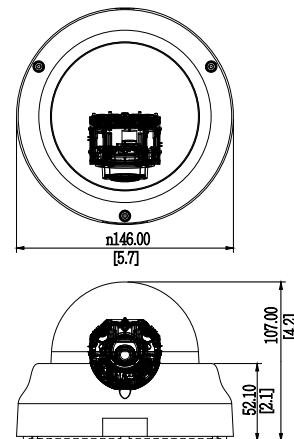

B65

2MP Indoor Zoom Dome with D/N, Adaptive IR, Basic WDR, SLLS, 3x Zoom Lens

- 2 Megapixel with 1080p
- Day & Night with Superior Low Light Sensitivity and Adaptive IR LED
- 3x Zoom Lens with 3-9mm / F1.2-2.1, DC iris, Auto Focus
- Basic WDR (72 dB)
- 30 fps at 1920 x 1080
- Vandal Resistant (IK09)

PHOTO INDICATION

- | | |
|---------------------------------|----------------------|
| 1 Ethernet Port | 4 Audio Input/Output |
| 2 MicroSDHC/MicroSDXC Card Slot | 5 DC 12V Power Input |
| 3 Digital Input/ Output | 6 Reset Button |

DIMENSION DIAGRAM

Unit: mm [inch]

ACCESSORY OPTIONS

Popular Mounting Solutions	
Surface	Accessories not required
Wall	PMAX-0308 
Pendant	PMAX-0101  + PMAX-0103 
Corner	PMAX-0101  + PMAX-0305  + PMAX-0402 
Pole	PMAX-0101  + PMAX-0305  + PMAX-0503 
Gang Box	PMAX-0804 

• Interface

Digital Input	2, Terminal block
Digital Output	2, Terminal block
Local Storage	MicroSDHC/MicroSDXC memory card slot (card not included)

• General

Power Source / Consumption	PoE Class 3 IEEE802.3af/ 5.28W; DC 12V/ 4.56W
Weight	715 g (1.58 lb)
Dimensions (Ø x H)	146 mm x 107 mm (5.7" x 4.2")
Environmental Casing	Vandal resistant (IK09), Transparent dome cover
Mount Type	Surface, Pendant, Wall, Corner, Pole, Flush, Gang box
Starting Temperature	-10 °C ~ 50 °C (14 °F ~ 122 °F)
Operating Temperature	-10 °C ~ 50 °C (14 °F ~ 122 °F)
Operating Humidity	10% ~ 85% RH
Approvals	CE (EN 55022 Class B, EN 55024), FCC (Part15 Subpart B Class B); IK09