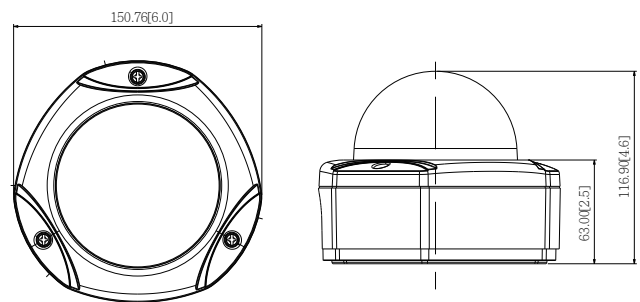

PHOTO INDICATION

- 1 Reset Button
- 2 MicroSDHC/MicroSDXC Card Slot
- 3 Ethernet Port

DIMENSION DIAGRAM

Unit: mm [inch]

ACCESSORY OPTIONS

Dome Cover		
PDCX-1101		4-inch, smoke, vandal proof

Popular Mounting Solutions	
Surface	Accessories not required
Wall	PMAX-0308 
Pendant	PMAX-0101 + PMAX-0103 
Corner	PMAX-0101 + PMAX-0305 + PMAX-0402 
Pole	PMAX-0101 + PMAX-0305 + PMAX-0503 
Flush	PMAX-1003 
Gang Box	PMAX-0804 

• Interface

Local Storage	MicroSDHC/MicroSDXC memory card slot (card not included)
---------------	--

• General

Power Source / Consumption	PoE Class 2 (IEEE802.3af) / 4.54 W (IR on)
Weight	975 g (2.15 lb)
Dimensions (Ø x H)	150.76 mm x 116.9 mm (6" x 4.6")
Environmental Casing	Weatherproof (IP66 rated); Vandal proof(IK10 rated); Transparent dome cover
Mount Type	Surface, Pendant, Wall, Corner, Pole, Flush, Gang box
Starting Temperature	-20°C ~ 50°C (-4°F ~ 122°F)
Operating Temperature	-40°C ~ 50°C (-40°F ~ 122°F)
Operating Humidity	10% ~ 85% RH
Approvals	CE (EN 55022 Class B, EN 55024), FCC (Part15 Subpart B Class B), IK10, IP66