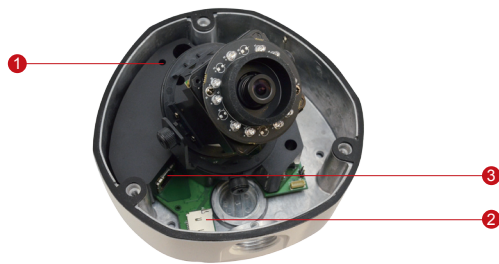

D72

3MP Outdoor Dome with D/N, IR, Fixed Lens

- 3 Megapixel with 1080p
- Day & Night with IR LED
- Wide Angle Fixed Lens with f2.93mm / F2.0
- 30 fps at 1920 x 1080
- Weatherproof (IP66) and Vandal Proof (IK10)

PHOTO INDICATION

- 1 Reset Button
- 2 MicroSDHC/MicroSDXC Card Slot
- 3 Ethernet Port

DIMENSION DIAGRAM

Unit: mm [inch]

ACCESSORY OPTIONS

Dome Cover		
PDCX-1101		4-inch, smoke, vandal proof

Popular Mounting Solutions	
Surface	Accessories not required
Wall	PMAX-0308 
Pendant	PMAX-0101 + PMAX-0103 
Corner	PMAX-0101 + PMAX-0305 + PMAX-0402 
Pole	PMAX-0101 + PMAX-0305 + PMAX-0503 
Flush	PMAX-1003 
Gang Box	PMAX-0804 

* For more mounting solutions, please refer to Project Planner on www.acti.com

PRODUCT SPECIFICATION

D72

• Device

Device Type	Outdoor Dome Camera
Image Sensor	Progressive Scan CMOS
Sensor Size	1/3.2"
Day / Night	Yes
Superior Low Light Sensitivity	No
Minimum Illumination	Color: 0.1 lux at F2.0 (30 IRE, 2400°K); B/W: 0 lux (IR LED on)
Color to B/W switch	ISP based switch, configurable
Mechanical IR Cut Filter	Yes
IR Sensitivity Range	700~1100nm
IR LED	IR LED x 10 (850nm)
IR Working Distance	15 m (0 lux, 30 IRE, Gain 255, Auto shutter mode)
Electronic Shutter	1/5 ~ 1/2,000 sec (manual mode); 1/5 ~ 1/10,000 sec (auto mode)

• Interface

Local Storage	MicroSDHC/MicroSDXC memory card slot (card not included)
---------------	--

• General

Power Source / Consumption	PoE Class 2 (IEEE802.3af) / 4.54 W (IR on)
Weight	975 g (2.15 lb)
Dimensions (Ø x H)	150.76 mm x 116.9 mm (6" x 4.6")
Environmental Casing	Weatherproof (IP66 rated); Vandal proof(IK10 rated); Transparent dome cover
Mount Type	Surface, Pendant, Wall, Corner, Pole, Flush, Gang box
Starting Temperature	-20°C ~ 50°C (-4°F ~ 122°F)
Operating Temperature	-40°C ~ 50°C (-40°F ~ 122°F)
Operating Humidity	10% ~ 85% RH
Approvals	CE (EN 55022 Class B, EN 55024), FCC (Part15 Subpart B Class B), IK10, IP66