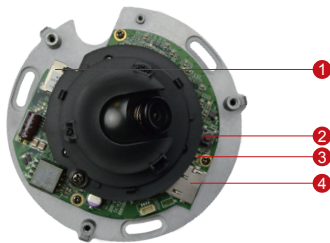

D91

1MP Indoor Mini Dome with Fixed Lens

- 1 Megapixel with 720p
- Fixed Lens with f2.93mm / F2.0
- 30 fps at 1280 x 720
- Vandal Resistant (IK08)

PHOTO INDICATION

- 1 Ethernet Port
- 2 Reset Button
- 3 Power LED
- 4 MicroSDHC/MicroSDXC Card Slot

DIMENSION DIAGRAM

Unit: mm [inch]

ACCESSORY OPTIONS

Dome Cover

PDCX-1106		2-inch, smoke, non-vandal proof
-----------	---	---------------------------------

Lens

PLEN-0114		IR Compatible, Fixed Iris, F1.8, 4.2mm, 55.3°
PLEN-4103		IR Compatible, Fixed Iris, F1.8, 8.0mm, 27.8°
PLEN-4104		IR Compatible, Fixed Iris, F1.8, 6.0mm, 36.7°

Gang Box Converter

PMAX-0805		White, Aluminum, Supporting 4" round and 4" octagon box types
-----------	---	---

PRODUCT SPECIFICATION

D91

• Device

Device Type	Indoor Mini Dome Camera
Image Sensor	Progressive Scan CMOS
Sensor Size	1/4"
Day / Night	No
Superior Low Light Sensitivity	No
Minimum Illumination	Color: 0.1 lux at F2.0 (30 IRE, 2400°K)
Mechanical IR Cut Filter	No
IR Sensitivity Range	No
IR LED	No
Electronic Shutter	1/5 ~ 1/2,000 sec (manual mode); 1/5 ~ 1/10,000 sec (auto mode)

• Interface

Local Storage	MicroSDHC/MicroSDXC memory card slot (card not included)
---------------	--

• General

Power Source / Consumption	PoE Class 1 (IEEE802.3af) / 2.43W
Weight	201 g (0.443 lb)
Dimensions (Ø x H)	110 mm x 58 mm (4.3" x 2.3")
Environmental Casing	Vandal resistant (IK08); Transparent dome cover
Mount Type	Surface, Gang box
Starting Temperature	-10°C ~ 50°C (14°F ~ 122°F)
Operating Temperature	-10°C ~ 50°C (14°F ~ 122°F)
Operating Humidity	10% ~ 85% RH
Approvals	CE (EN 55022 Class B, EN 55024), FCC (Part15 Subpart B Class B), IK08