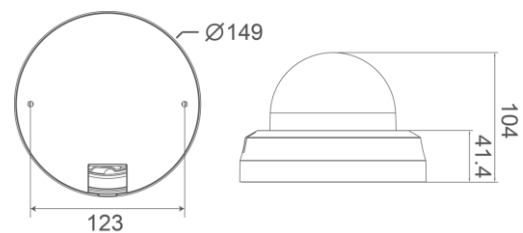

DynaHawk™ ZA Series - Compact Dome IP Camera

Camera		Z4SA-A	Z4SF-A	
Image Sensor		1/1.8" Sony Progressive CMOS	1/1.7" Sony Progressive CMOS	
Effective Pixels		6M (3072x2048)	12M (4072x3076)	
Minimum Illumination	Color	TBD	TBD	
	B/W	TBD	TBD	
Shutter Speed		1 ~ 1/10000 sec.		
Lens				
Lens		Vari-focal /Motorized	Vari-focal /Motorized	
Focal Length		3-8mm	3-8mm	
F Number		F 1.2	F 1.2	
FOV		ø (Wide); ø (Tele)	ø (Wide); ø (Tele)	
Operation				
Multiple Languages		English / French / German / Italian / Japanese / Korean / Portuguese / Russian / Simplified Chinese / Spanish / Traditional Chinese		
Image Setting	Iris Control*	DC Iris / P-iris		
	Backlight Compensation	On/Off		
	White Balance	Auto / Manual / ATW / Indoor / Outdoor		
	Noise Reduction 3D	Low / Middle / High / Off (w/ Motion Compensation)		
	Binning mode	N/A	Yes	
	Wide Dynamic Range	Gamma WDR On / Off		
	Privacy Mask	On/Off		
	Brightness	Manual		
	Exposure	Auto / Manual		
	Sharpness	Manual		
	Contrast	Manual		
	Saturation	Manual		
	Hue	Manual		
	Digital Zoom	Support		
	Motion Detection	On / Off / By Schedule		
	Privacy Mask Type	Color		
	ICR	Auto / On / Off / Smart		
	ICR + IR LED*	Auto / LED On / LED Off / Smart IR / Light Sensor		
	Tampering Alarm	On / Off / By Schedule		
	Digital Image Stabilization	On/Off		
Audio	Two-way Audio	Line in / Line Out		
	Compression	G.711/G.726		
Network				
Interface		RJ-45, 1Gbps Ethernet		
Video Compression		MJPEG / H.264 (MPEG-4 Part 10/AVC) Baseline / Main Profile / High Profile / SVC		
Video Streaming	Single Stream	H.264 6M (3072x2048) @25/30 fps	H.264 4K2K (3840x2160) @25/30fps	
	Dual Streams	H.264 6M (3072x2048) @25/30 fps + 720P @25/30fps	H.264 1080P @50/60fps + H.264 1080P @25/30fps <small>Note: 1 of the streamings can be MJPEG</small>	
	Quad Streams	H.264 1080P @50/60 fps + H.264 SXGA @25/30 fps + H.264 720P @25/30 fps + H.264 D1 @25/30 fps <small>Note: 1 of the streamings can be MJPEG</small>		
Video Resolution	H.264	6M (3072 x 2048) / Full HD 1080P / SXGA / HD 720P / XGA / SVGA / D1 / VGA / CIF / QVGA	4K2K (3840 x 2160) / Full HD 1080P / SXGA / 720P / XGA / SVGA / D1 / VGA / CIF / QVGA	
	MJPEG	MJPEG - Full HD 1080P / SXGA / 720P / XGA / SVGA / D1 / VGA / CIF / QVGA		
Protocol		IPv4/v6, TCP/IP, UDP, RTP, RTSP, HTTP, HTTPS, ICMP, FTP, SMTP, DHCP, PPPoE, UPnP, IGMP, SNMP, QoS, ONVIF		
Security		HTTPS / IP Filter / IEEE 802.1X		
Alarm	Input	1 Set 5V 10kΩ pull up		
	Output	1 Set Photo Relay Output 300V DC/AC		
Event Notification		HTTP / FTP / SMTP		
Micro SD		microSDHC 32GB support		
Supported Web Browser		Internet Explorer (6.0+) / Chrome / Firefox / Safari		
User Account		20		
Password Levels		User and Administrator		
Mechanical				
Built-in IR Illuminator*	Working Distance	up to 40 m		
	Wavelength	850 nm		
	Number of LEDs	6		
LED Indicator		Power / Link / ACT		
Connectors	Alarm	4 of 9 Pin Terminal Block		
	Power	2 Pin Terminal Block (male)		
	Ethernet	RJ-45		
	Analog Video	1.0 Vp-p / 75 Ω, BNC		
Audio*		5 of 9 Pin Terminal Block		
General				
Operating Temperature		-10°C ~ 50°C (14° ~ 122°F) w/Heater, powered by DC12V/AC24V/PoE: -40°C ~ 50°C (-40° ~ 122° F)		
Humidity		10% ~ 90%, No Condensation		
Weatherproof Standard*		IP66		
Dimension		Ø149 x 104 mm		
Weight		500 g (1.1 lb)		
Power Source		DC 12V / AC 24V / PoE		
Power Consumption	System	TBD	TBD	
	LED		TBD	
	Heater		TBD	
Regulatory		CE / FCC		