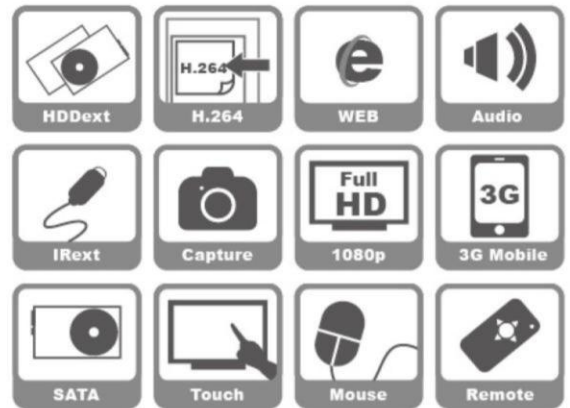

DN408

4CH + 4CH PoE Network Video Recorder

Features:

- Smallest Mini 0.8U
- Max. 1600x1200 @ 120fps
- Simultaneous 4/8 CH Playback
- 4 Ports 24V PoE
- Fan Speed Control
- Touch Panel Fluent Control
- Latency Less Than 1 sec.
- Support Playback Via iOS & Android
- IP Cam Setting Through NVR
- Easy Installation (Plug & Play)
- Similar Structure as CCTV