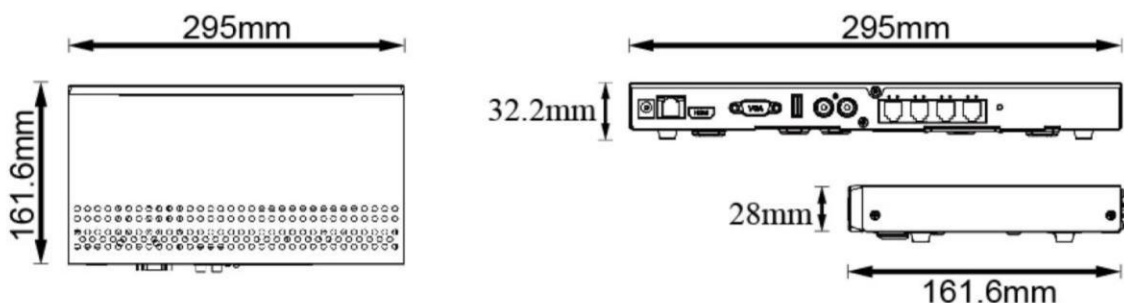

Dimension: