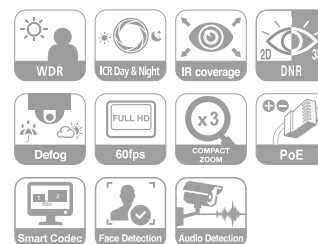

DIMENSION (Unit : mm)

Home Entertainment Company
Security Overseas Marketing Team
LG Twin Towers, 20 Yeouido-dong, Yeongdeungpo-gu, Seoul 150-721, Korea
Phone : +82-2-3777-5184

The eco-friendly label is attached to those products which have passed LG Electronics' rigorous environmental criteria that evaluate 6 hazardous materials (lead, mercury, cadmium, etc.)

<http://www.lgcommercial.com/security-en>