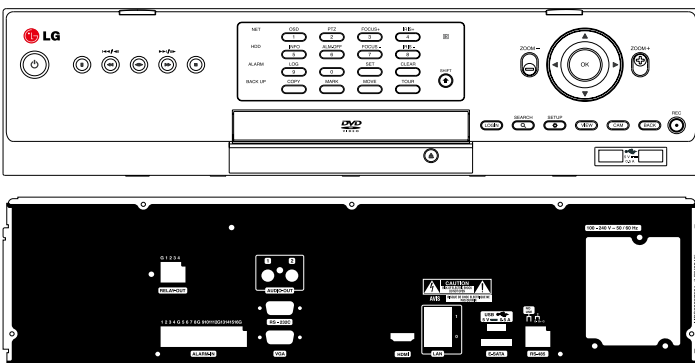

DIMENSION (Unit : mm)

LRN8240

Home Entertainment Company
Security Overseas Marketing Team
LG Twin Towers, 20 Yeouido-dong, Yeongdeungpo-gu, Seoul 150-721, Korea
Phone : +82-2-3777-5184

The eco-friendly label is attached to those products which have passed LG Electronics' rigorous environmental criteria that evaluate 6 hazardous materials (lead, mercury, cadmium, etc.)