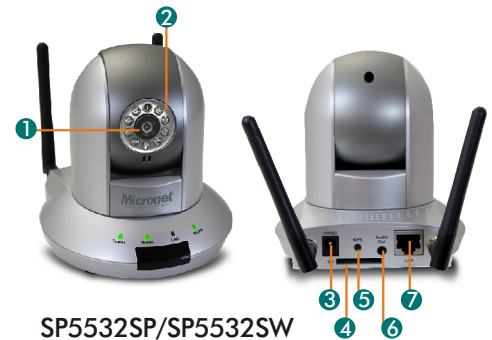

Pan/Tilt IP Camera

SPECIFICATION

Model	SP5532SP	SP55322SW
Indoor/Outdoor	Indoor	
Minimum Illumination	1.0 Lux	
Sensor	1.3 Megapixel CMOS	
Lens Type	3.58mm, F 2.0, Fixed Lens	
Built-in IR LED	YES	
Compression	H.264/MPEG-4 / M-JPEG	
Video Streaming	Dual Stream	
Maximum Image Resolution	SXGA (1280x1024)	
Frame Rate at Highest Resolution	30fps(640x480) 15fps(1280x1024)	
Audio Compression	A-law for (H.264 / MPEG-4) and GSM0610 for (M-JPEG)	
2-Way Audio	YES	
Wired LAN	10 / 100 Mbps RJ-45	
Wireless LAN	---	802.11 b/g/n
PoE Support	YES	—
Casing	plastic	
Dimensions (WxHxD)	113 x 125x 112mm	113 x 125x 119mm
Weight	305g	305g
Value-added Feature	4x Digital Zoom · SD Card Recording/Mechanical 355° Pan/ 120° Tilt · iPhone Support	

The product specifications are subject to change without prior notice

ORDERING INFORMATION

Model	Description
SP5532SP	Pan/Tilt Internet Camera, PoE, Wired
SP5532SW	Pan/Tilt Internet Camera, Wireless 802.11 b/g/n

SP5532SP/SP5532SW Pan/Tilt IP Camera

- 1 Microphone
- 2 IR LED
- 3 Power Jack
- 4 SD Card Slot
- 5 WPS
- 6 Audio-out Connector
- 7 RJ-45 port

COMPANION PRODUCTS

Consider the following Micronet products as a factor in your network planning.

- Ethernet Switch
- Industrial Ethernet
- IP Surveillance
- Wireless LAN
- VDSL · ADSL and Broadband
- IP Telephony
- KVM Switch
- Network Appliance
- Structured Cabling System

Copyright © 2012 Micronet Communications Inc. All technical information in this document is subject to change without prior notice. Micronet, EtherFast and MicroView are registered trademarks of Micronet Communications Inc. All other trademarks and registered trademarks are properties of their respective holders.