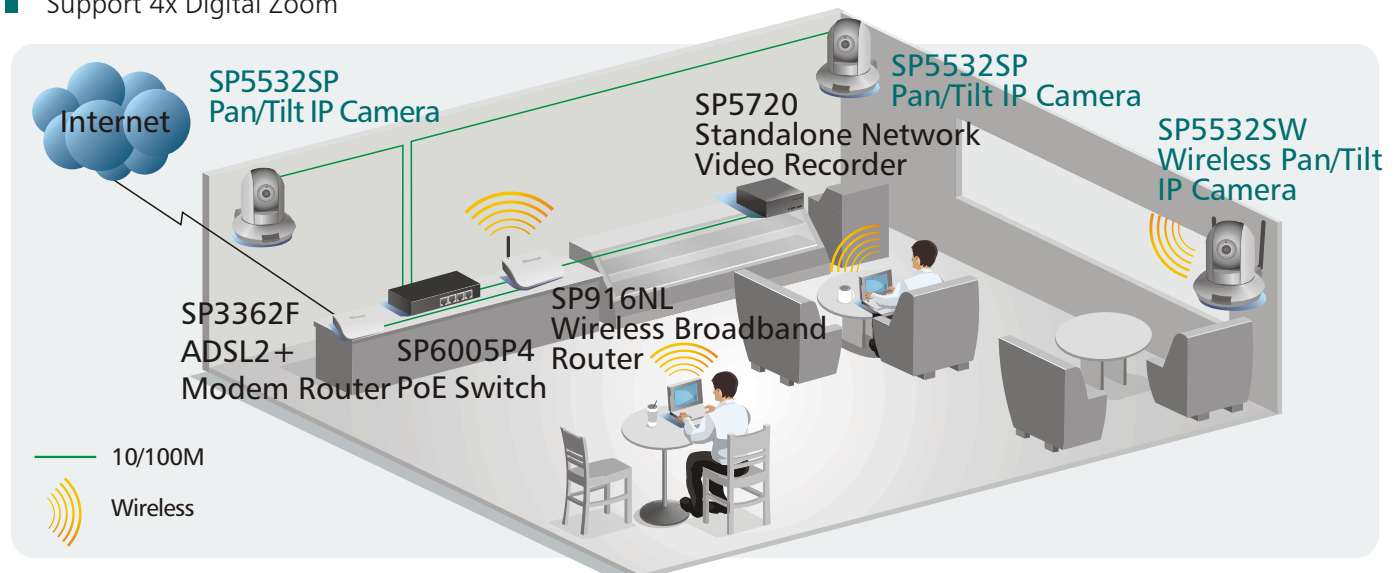

Key Features

- Superior Megapixel image quality guarantee
- H.264/MPEG-4/M-JPEG Dual Streams Simultaneously
- Built-in 802.11b/g/n WLAN (SP5532SW only)
- PoE Support (SP5532SP only)
- Support iPhone NetView
- 355° Pan Rotation / 120° Tilt Range
- Support 4x Digital Zoom
- Support SD Card Recording
- Support 2-Way Audio
- Triple-window Motion Detection
- Alarm Snapshots
- Built in IR LED Light
- Support Viewing from iPhone or Android built-in browser