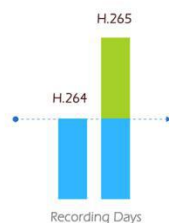

4K H.265 Mini PoE NVR 1000 Series

PoE

4K+H.265

DATASHEET

KEY FEATURES

- **Powerful Decoding Capacity** (Maximum supporting 8*1080P or 9*720P network cameras viewing at the same time.)
- **3.5"HDD** (1 SATA of 3.5"HDD, providing 10TB hard disk storage.)
- **Exquisite Structure & Easy Installation** (115mm*115mm*180mm sizes, exquisite design and easy to install.)
- **Revolutionary Thermal Design** (The aluminum casing serves as a heat sink and the ventilation holes on rear and bottom panels maximize airflow and carry the heat easily.)

Plug and Play

Milesight 9-CH Mini PoE NVR features 4 independent PoE ports. The NVR will automatically detect, configure and play the live view of the network cameras once the cable is plugged.

H.265+H.264

Smartly figure out and switch between H.264 and H.265 automatically. It will extend the days to save recording file with H.265 than with other compressions.

4K Ultra HD

Milesight 4K Mini NVR is a patent design 9-CH NVR which can work with all ONVIF-compliant IP cameras, supporting dual stream, and up to 4K definition.

Excellent Heat Dissipation

Ventilation holes on rear and bottom panels, an fan inside Mini PoE NVR drives airflow, offering excellent performance of cooling and ensuring great protection for components. The aluminum casing united a special panel on bottom improves the effect of heat dissipation.