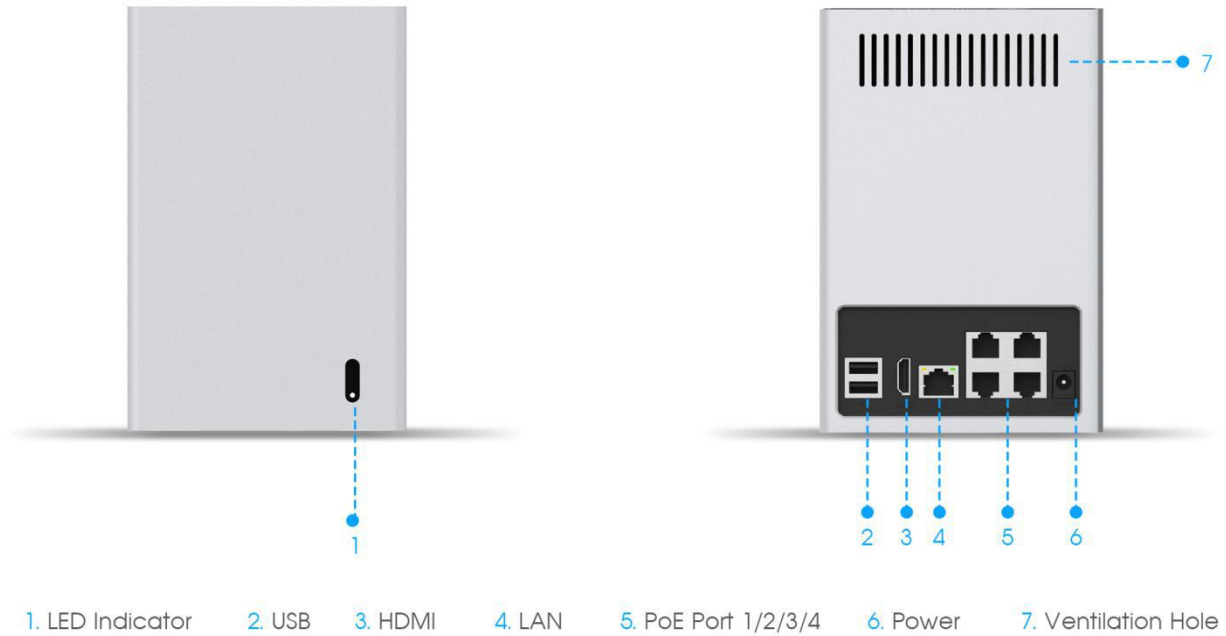

Interfaces