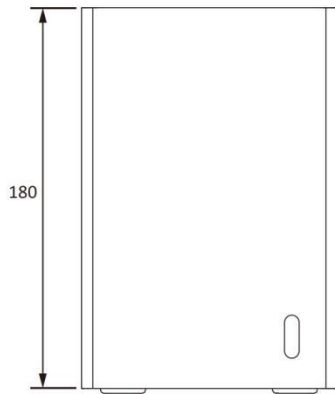

Model		MS-N1009-UPT
Video/Audio Input	Network Video Input	9-CH
	Bandwidth	90Mbps
Video/Audio Output	HDMI Output	1-CH, Resolution: 3840x2160/30Hz, 1920x1080/60Hz, 1920x1080/50Hz, 1280x1024/60H, 1280x720/60Hz, 1024x768/60Hz HDMI Supports Audio Output
	Dual Stream	Support
	Recording Resolution	8MP/6MP/5MP/4MP/3MP/1080P/UXGA/720P/D1/VGA/CIF/QCIF
	Synchronous Preview/Playback	2*(30fps @8MP), 2*(30fps @6MP), 3*(20fps @5MP), 4*(20fps @4MP), 5*(30fps @3MP), 8*(30fps @1080P), 9*(30fps @720P)
Video/Audio Compression	Video Compression	H.265(HEVC)/H.264
	Audio Compression	G.711 U-Law
	Sample Rate	8KHz/16KHz
	Synchronous Recording	9*5MP
Storage	Driver	1*SATA HDD(3.5")
	Capacity	Up to 10TB capacity for each HDD
Recording Management	Recording	Manual Recording, Timing Recording, Motion Detection Recording
	Snapshot	Manual Snapshot
	Playback	Video Playback, Image Playback
Backup	Backup	Video Backup, Image Backup
Network	Protocol	IPv4, TCP, UDP, RTP, RTSP, RTCP, HTTP, DNS, DDNS, DHCP, NTP, SNTP, SMTP
External Interface	Network Interface	1*RJ45 100M/1000M
	USB Interface	2*USB 2.0
PoE Interface	Interface	4*RJ45 10M/100M
	Power Output	≤40W
	Supported Standard	IEEE 802.3af
General	Keyboard Control	Milesight Keyboard (MS-K02)
	Power Supply	DC 48V 1.25A
	Consumption	≤6W(Without HDD, without enabling PoE)
	Working Conditions	Temperature: 0℃~+40℃ Humidity: 10%~90%
	Dimensions	115mm(W)×115mm(D)×180mm(H)
	Weight	1.5Kg
	Warranty	3/5 Years

Interfaces

Structure Diagrams

Units: mm

Naming Convention