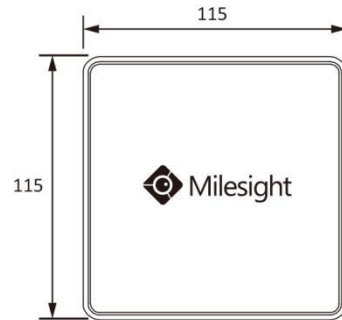

Structure Diagrams