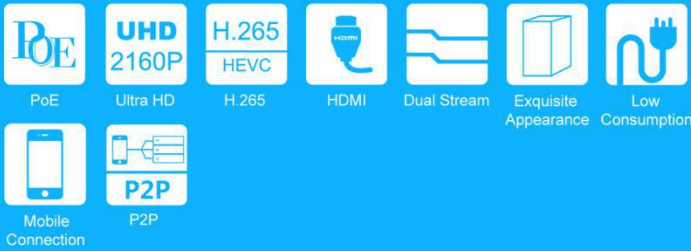

4K H.265 Mini PoE NVR 1000 Series

PoE

4K+H.265

DATASHEET

KEY FEATURES

- ▶ **Powerful Decoding Capacity** (Maximum supporting 8*1080P or 9*720P network cameras viewing at the same time.)
- ▶ **3.5"HDD** (1 SATA of 3.5"HDD, providing 10TB hard disk storage.)
- ▶ **Exquisite Structure & Easy Installation** (115mm*115mm*180mm sizes, exquisite design and easy to install.)
- ▶ **Revolutionary Thermal Design** (The aluminum casing serves as a heat sink and the ventilation holes on rear and bottom panels maximize airflow and carry the heat easily.)

Smartly figure out and switch between H.264 and H.265 automatically. It will extend the days to save recording file with H.265 than with other compressions.

4K Ultra HD

Milesight 4K Mini NVR is a patent design 9-CH NVR which can work with all ONVIF-compliant IP cameras, supporting dual stream, and up to 4K definition.