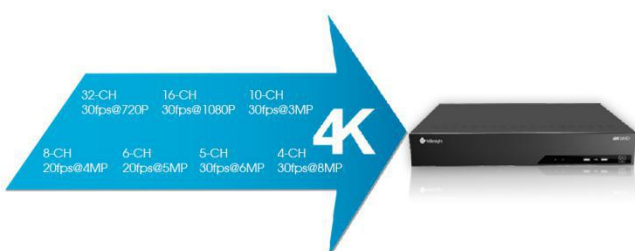

4K H.265 PoE NVR 7000 Series

PoE
4K+H.265

MS-N7032-UPH

DATASHEET

KEY FEATURES

- ▶ 16*PoE Ports (16*PoE ports design provides just one step to connect camera to NVR.)
- ▶ 16*1080P, 32*720P (Maximum supporting 16*1080P or 32*720P network cameras viewing at the same time.)
- ▶ HDMI & VGA (Providing both HDMI and VGA ports for users to choose according to their monitor types.)
- ▶ 4*3.5"HDD (4 SATA of 3.5"HDD, providing 10TB capacity for each HDD, up to 40TB total hard disk storage.)
- ▶ RAID 0/1/5/10 (Supporting 4 different RAID levels (0, 1, 5, 10) for the needs of users.)

Plug and Play

Milesight PoE NVR 7000 Series features 16 independent PoE ports. The NVR will automatically detect, configure and play the live view of the network cameras once the cable is plugged.

Powerful Decoding Capacity

Maximum support up to 16*1080P or 32*720P network cameras viewing at the same time.

H.265+H.264

Smartly figure out and switch between H.264 and H.265 automatically. It will extend the days to save recording file with H.265 than with other compressions.

4K Video Viewing Experience

Milesight 4K H.265 PoE NVR 7000 Series supports up to 4K definition (3840*2160, effectively four times that of Full HD) live viewing, playback and recording, providing users with ultra-high-definition video viewing experience.