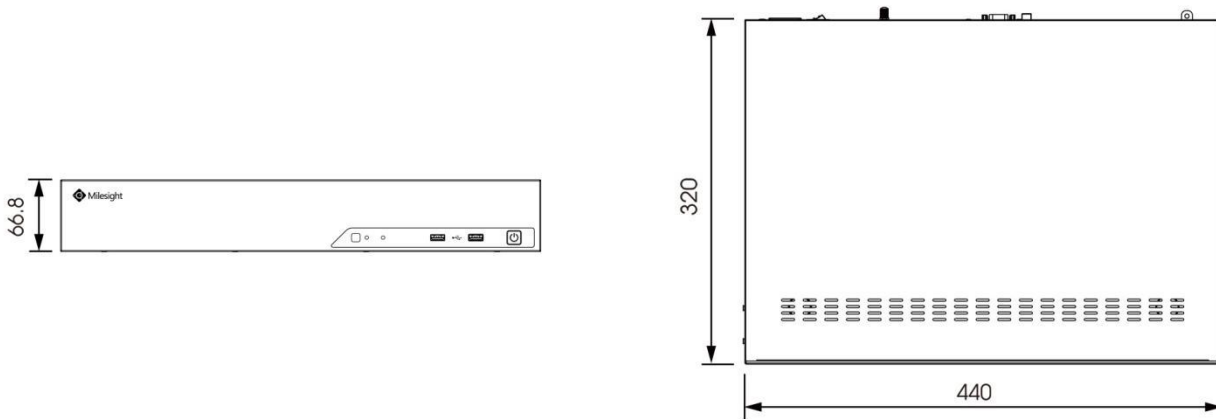

4K H.265 PoE NVR 7000 Series

Interfaces

1. Run Indicator   2. HDD Indicator   3. USB   4. Power
5. PoE Ports   6. LAN   7. Audio Out   8. Audio In
9. RS-232   10. VGA   11. HDMI   12. USB
13. RS-485   14. Alarm Out   15. Alarm In   16. Power

Installation of HDDs

Structure Diagrams

Units: mm

Naming Convention

MileSight Technology Co.,Ltd. | www.milesight.com

Add: 7509 N.W. 36th Street, Miami, Florida 33166, USA
Tel: +1-305-764-3474
Mail: sales@milesightusa.com

Add: 9F/901, Star Valley B/D Digital-ro 9gil 99, Geumcheon-gu, Seoul, Korea
Tel: +82-070-8996-8940
Mail: charley@milesight.co.kr

Add: No.23 Wanghai Road, 2nd Software Park, Xiamen, China
Tel: +86-592-5922772
Mail: sales@milesight.com