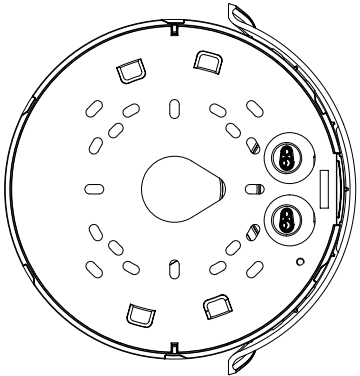

13			
12			
11			
10	XNV-9082R		19.12.
9	XNV-8082R		19.12.
8	XNV-8081RE		19.12.
7	XNV-6081RE		19.12.18
6	PNV-A9081R		19.09.27
5	XNV-8081R		19.09.27
4	XNV-6081R		19.09.27
3	XNV-6081		19.09.27
2	XNV-8081Z		19.09.27
1	XNV-6081Z		19.09.27
No.	MODEL NAME		DATE

Unit:mm[inch] SCALE:1/1 Hanwha Techwin