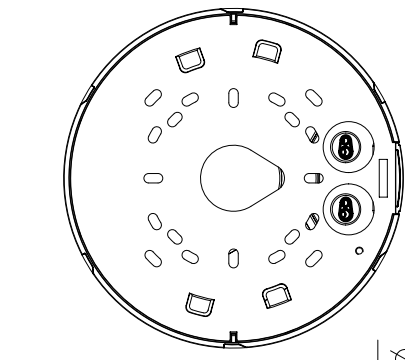

13			
12			
11			
10	XNV-9082R		19.12.
9	XNV-8082R		19.12.
8	XNV-8081RE		19.12.
7	XNV-6081RE		19.12.18
6	PNV-A9081R		19.09.27
5	XNV-8081R		19.09.27
4	XNV-6081R		19.09.27
3	XNV-6081		19.09.27
2	XNV-8081Z		19.09.27
1	XNV-6081Z		19.09.27
No.	MODEL NAME		DATE

Unit:mm[inch] SCALE:1/1 Hanwha Techwin