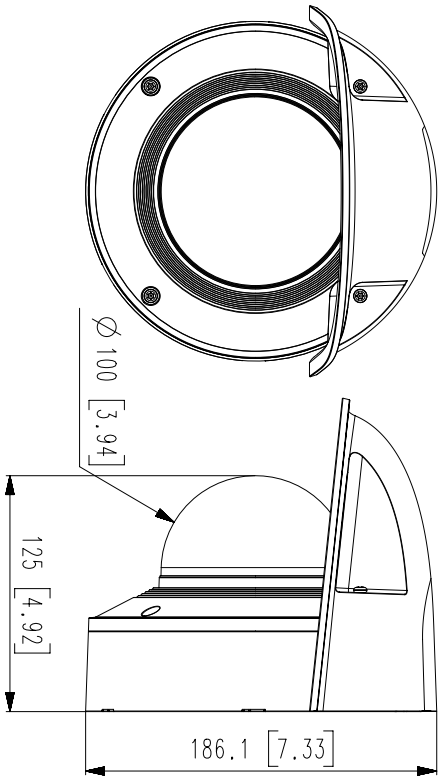

13			
12			
11			
10	XNV-9082R		19.12.
9	XNV-8082R		19.12.
8	XNV-8081RE		19.12.
7	XNV-6081RE		19.12.18
6	PNV-A9081R		19.09.27
5	XNV-8081R		19.09.27
4	XNV-6081R		19.09.27
3	XNV-6081		19.09.27
2	XNV-8081Z		19.09.27
1	XNV-6081Z		19.09.27
No.	MODEL NAME		DATE

Unit:mm[inch] SCALE:1/1 Hanwha Techwin