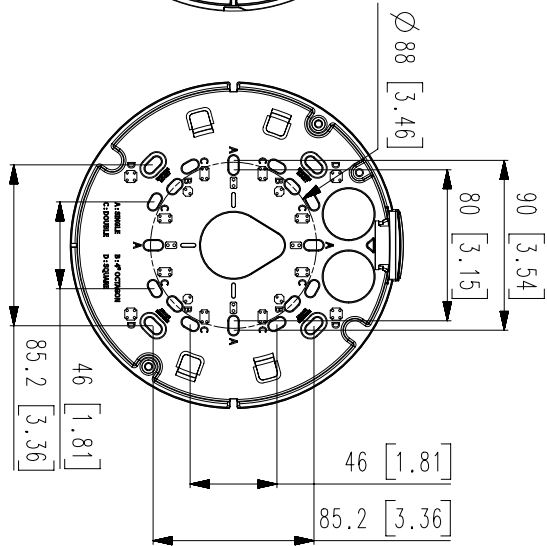

13			
12			
11			
10	XNV-9082R		19.12.
9	XNV-8082R		19.12.
8	XNV-8081RE		19.12.
7	XNV-6081RE		19.12.18
6	PNV-A9081R		19.09.27
5	XNV-8081R		19.09.27
4	XNV-6081R		19.09.27
3	XNV-6081		19.09.27
2	XNV-8081Z		19.09.27
1	XNV-6081Z		19.09.27
No.	MODEL NAME		DATE

Unit:mm[inch] SCALE:1/1 Hanwha Techwin