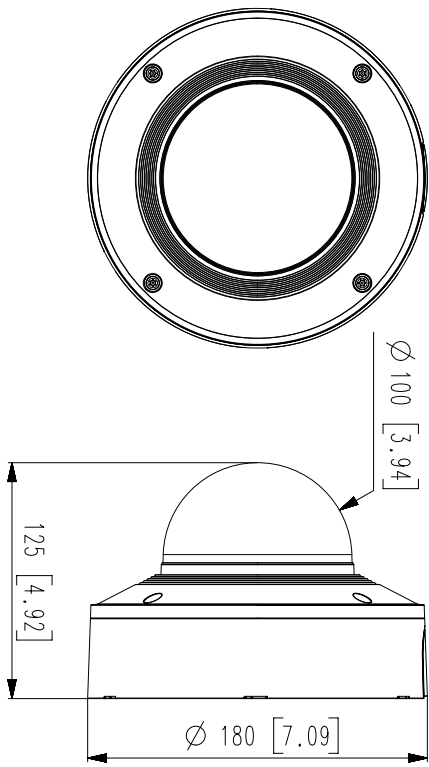

13			
12			
11			
10	XNV-9082R		19.12.
9	XNV-8082R		19.12.
8	XNV-8081RE		19.12.
7	XNV-6081RE		19.12.18
6	PNV-A9081R		19.09.27
5	XNV-8081R		19.09.27
4	XNV-6081R		19.09.27
3	XNV-6081		19.09.27
2	XNV-8081Z		19.09.27
1	XNV-6081Z		19.09.27
No.	MODEL NAME		DATE

Unit:mm[inch] SCALE:1/1 Hanwha Techwin