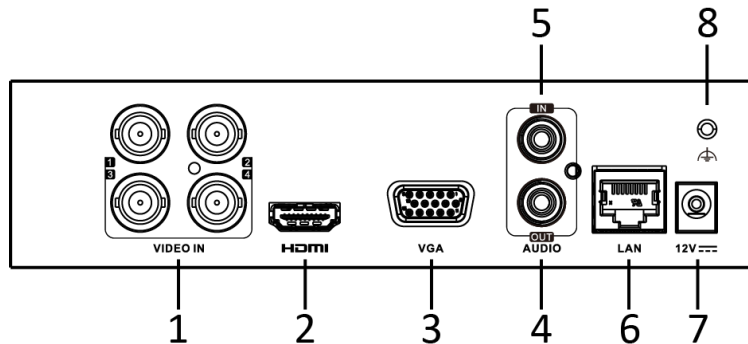

Physical Interface

No.	Description	No.	Description
1	VIDEO IN	5	AUDIO IN, RCA Connector
2	HDMI Interface	6	LAN Network Interface
3	VGA Interface	7	Power Input
4	AUDIO OUT, RCA Connector	8	GND