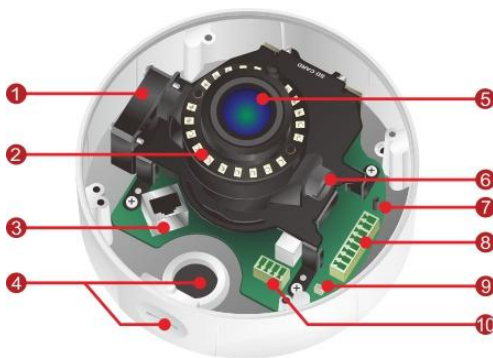

N-Series Superior Night Vision 3 Megapixel Dome Network Camera

FD-300Np V5-SI

Enhancement HDTV 1080p/720p • 3M/2M Resolution Supported

- Enhancement N-Series Sony Exmor 3M Indoor / Outdoor Dome Camera
- **SmartFocus®** to Ease the Zoom and Focus Adjustment Remotely
- Support HDTV Video Quality (Full HD 1080p @ 30fps Streaming)
- Brickcom **WDR Enhancement®** technology inside up to 120dB
- MPEG-4, MJPEG and H.264 Triple Codec Compression
- **Intelligent Multi-Profile Sensor Management®** for Different Environments
- Tamper alarm (Focus Loss, Blockage, Spray Painting) (Optional with extra license required)
- Removable IR-cut Filter /Auto Light Sensor for Day and Night
- 1 DI/DO for External Alarm and Sensor Device
- TV-out supported
- Two-way Audio/Built-in Micro SD/SDHC Memory Card Slot for Local Storage
- Power over Ethernet/DC12V/AC 24V support
- Smart Adaptive IR LED, control for optimum scene illumination

Photo Indication & Dimension Diagram

- ① Fan (optional)
- ② Adaptive LEDs
- ③ RJ45 Connector (For Ethernet and 802.3 at PoE Plus)
- ④ Conduit Plug and Hole
- ⑤ LENS
- ⑥ Tilt Screw
- ⑧ Terminal Block (For Audio in/out, DIDO)
- ⑨ TV Out Connector
- ⑩ Terminal Block (For DC12V/AC24V)
- ⑪ SD Card Slot