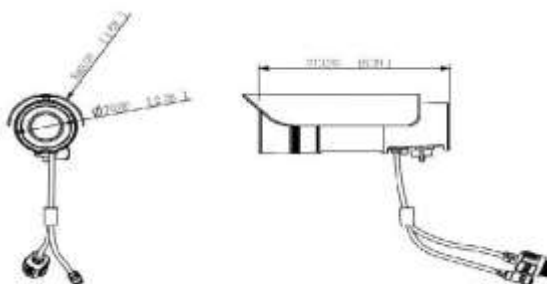

N-Series Superior Night Vision 3 Megapixel Bullet Network Camera

OB-300Np V5-SI Series

Enhancement HDTV 1080p/720p • 3M/2M Resolution Supported

- Enhancement N-Series Sony Exmor 3M Outdoor Bullet Camera
- Brickcom WDR Enhancement® Technology inside up to 120dB
- **SmartFocus®** to Ease the Zoom and Focus Adjustment Remotely
- HDTV Quality (Full HD 1080p @ 30fps Streaming)
- **Intelligent Multi-Profile Sensor Management®** for Different Environments
- Removable IR-cut Filter /Auto Light Sensor for Day and Night
- IP67 Outdoor Enclosure Built-in Fan (-40°C ~ 60°C) and Heater
- Built-in IR Illuminators, effective up to 30 Meters
- Tamper alarm (Focus Loss, Blockage, Spray Painting)(Optional with extra license required)
- Two-way Audio/Built-in Micro SD/SDHC/SDXC Memory Card Slot for Local Storage
- 1 DI/DO for External Alarm and Sensor Device/ TV out Connector Supported
- PoE(802.3at) / PoE(802.3af)/ DC12V/ AC24V Supported
- Smart Adaptive IR LED, control for optimum scene illumination

Photo Indication & Dimension Diagram

- 1 ADAPTIVE LEDs
- 2 LENS
- 3 Light Sensor
- 4 RJ45 Connector 1 (For Ethernet, 802.3at PoE and 802.3af PoE)
- 5 DC12V / AC24V Connector
- 6 RJ45 Connector 2 (For Audio in/out, RS485, DIDO)