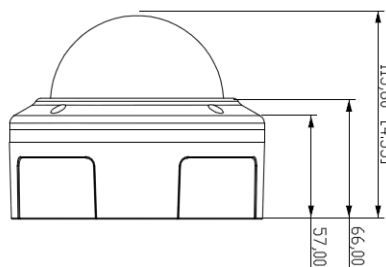

Photo Indication & Dimension Diagram

- 1 Fan
- 2 LEDs
- 3 RJ45 Connector
(For Ethernet and 802.3 at PoE Plus)
- 4 Conduit Plug and Hole
- 5 LENS
- 6 Tilt Screw
- 8 Terminal Block
(For Audio in/out, DIDO)
- 9 TV Out Connector
- 10 Terminal Block
(For DC12V/AC24V)
- 11 SD Card Slot