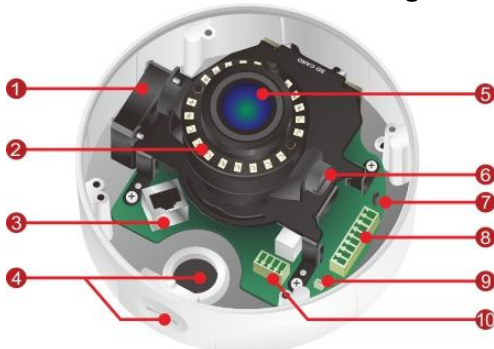

N-Series Superior Night Vision 1.3 Megapixel Vandal Dome Network Camera

VD-132Np V5-SE

Enhancement HDTV 720p • 1.3M Resolution Supported

- Enhancement N-Series Sony Exmor 1.3M Indoor / Outdoor Dome Camera
- Support HDTV Video Quality (HD 720p @ 25fps Streaming)
- Brickcom **WDR Enhancement**® technology inside up to 120dB
- MPEG-4, MJPEG and H.264 Triple Codec Compression
- **Intelligent Multi-Profile Sensor Management**® for Different Environments
- Tamper alarm (Focus Loss, Blockage, Spray Painting) (Optional with extra license required)
- Removable IR-cut Filter /Auto Light Sensor for Day and Night
- 1 DI/DO for External Alarm and Sensor Device
- TV-out supported
- Two-way Audio/Built-in Micro SD/SDHC Memory Card Slot for Local Storage
- IK10 Vandal Proof / IP67 Weather Proof Outdoor Enclosure
- Power over Ethernet/DC12V/AC 24V support

Photo Indication & Dimension Diagram

- 1 Fan
- 2 LEDs
- 3 RJ45 Connector
(For Ethernet and 802.3 at PoE Plus)
- 4 Conduit Plug and Hole
- 5 LENS
- 6 Tilt Screw
- 8 Terminal Block
(For Audio in/out, DIDO)
- 9 TV Out Connector
- 10 Terminal Block
(For DC12V/AC24V)
- 11 SD Card Slot

Camera

Models	1.3M, Auto Iris Varifocal
Hardware System	CPU: 533 MHz Flash: 32M RAM: 256M DDR
Image Sensor	Sensor Type : 1/3" Sony Exmor™ CMOS Sensor Resolution : 1280 x 1024 pixel Sensor Type : Progressive
Minimum Illumination	B/W: 0 Lux (IR ON) B/W: 0.001 Lux(F1.2,1/30 Sec., 50IRE) Color: 0.01 Lux(F1.2,1/30 Sec., 50IRE)
IR Illuminators	VD-132Np -SE Built -in IR Illuminators, effective up to 15 meters IR LED: 12pcs IR IR LED Wavelength: 850nm
Lens	VD-132Np -SE Iris Type: Auto Iris, DC Drive Lens Type: Manual Zoom Lens Focal Length: 3mm(W)~9mm F value: F1.2 View Angle: (H): 90°~30° (V): 70°~22° (D):115°~38°
Day & Night ICR	Triggered by Light sensor, Scheduling, Digital Input
Local Storage	Built-in SD/SDHC/SDXC Max.64G Memory Card Slot