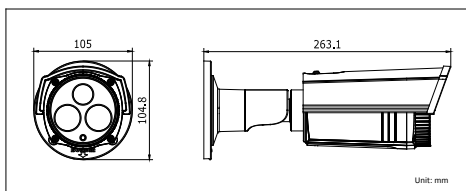

DS-2CE16D5T-IT5

HD1080P Turbo HD EXIR Bullet Camera

EXIR

Key features

- HD1080P Video Output
- Adopt HDTV Technology
- True Day/Night
- OSD menu, 3D DNR, Smart IR
- EXIR technology, 80m IR distance
- IP66 weatherproof
- Up the Coax(via coaxial cable)
- 120 dB Wide Dynamic Range

Dimensions

Accessories

Indoor/Outdoor pole mount
DS-1275ZJ

Video balun
DS-1H18

Available models

DS-2CE16D5T-IT5

DS-2CE16D5T-IT5	
Camera	
Image Sensor	1 / 3" Progressive Scan CMOS
Signal System	PAL / NTSC
Effective Pixels	1920(H)*1080(V)
Min. Illumination	0.01 Lux @(F1.2,AGC ON), 0 Lux with IR
Shutter speed	1/25(1/30) s to 1/50,000 s
Lens	3.6mm (6mm, 8mm, 12mm, 16mm optional) Angle of View: 80.9°(3.6mm), 54.3°(6mm), 38°(8mm), 24.3°(12mm), 18.9°(16mm)
Lens Mount	M12
Day & Night	ICR
Wide dynamic range	120 dB
Synchronization	Internal synchronization
Video Frame Rate	1080p@25fps/1080p@30fps
HD Video Output	1 Analog HD output
CVBS Output	1Vp-p Composite Output(75Ω / BNC)
S / N Ratio	More than 52dB
Menu	
Scene	Indoor, Outdoor, Indoor1, LOW-LIGHT
Camera ID	On/off (15 characters, position programmable)
AGC	Support
D/N Mode	Color/BW/EXT
White Balance	ATW, AWC-SET, Indoor, Outdoor, Manual
Privacy Mask	On/Off, maximum 8 zones
Motion Detection	On/Off, maximum 4 zones
BLC	Support
Anti-flicker	On/off
Language	English, Japanese, CHN1, CHN2, Korean, German, French, Italian, Spanish, Polish, Russian, Portuguese, Dutch, Turkish, Hebrew and Arabic
Function	Eclipse, Digital noise reduction, Digital zoom(62x), Slow shutter, Mirror, Defog, Defect pixel correction, SMART D-ZOOM
General	
Working Temperature / Humidity	-30 °C - 60 °C (-22 °F - 140 °F) Humidity 90% or less (non-condensing)
Power Supply	12 VDC
Power Consumption	Max. 5W
Weather Proof Ratings	IP66
IR Range	Up to 80m
Communication	Up the coax(need UTC controller) Protocol: Pelco-C(Coaxitron)
Dimensions	105×104.8×263.1mm(4.13" ×4.13" ×10.36")
Weight	800 g (1.76 lbs)