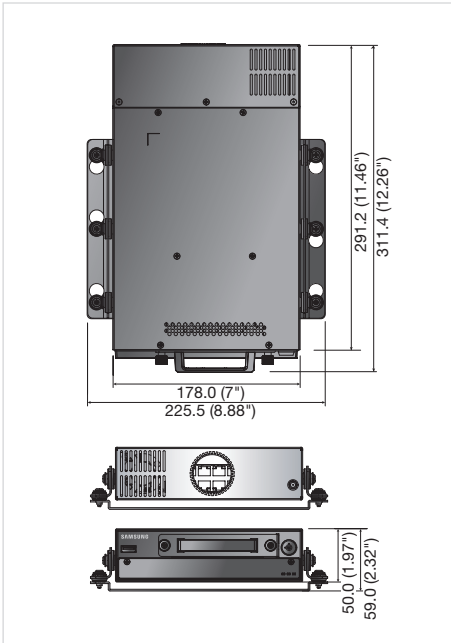

Dimensions

Unit : mm (inch)