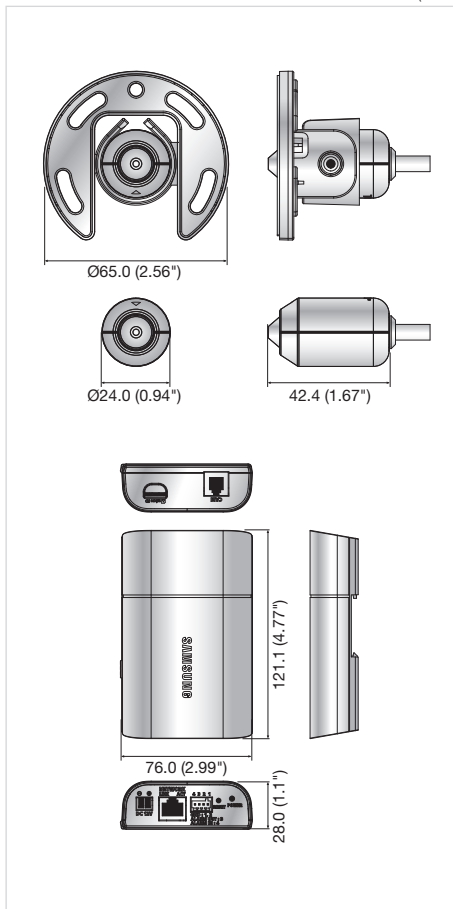

Dimensions

Unit : mm (inch)

The Eco mark represents Samsung Techwin's will to create environment-friendly products, and indicates that the product satisfies the EU RoHS Directive.

DISTRIBUTED BY

SAMSUNG TECHWIN CO., LTD.

6, Pangyo-ro 319beon-gil, Bundang-gu, Seongnam-si, Gyeonggi-do, SEOUL 463-400 Rep. of KOREA
Tel : +82-70-7147-8741 ~ 8749, 8752 ~ 8760 Fax : +82-31-8018-3745 www.samsungsecurity.com www.samsungcctv.com
COPYRIGHT BY SAMSUNG TECHWIN. ALL RIGHT RESERVED

SAMSUNG TECHWIN EUROPE LTD.
2nd Floor, No. 5 The Heights, Brooklands, Weybridge,
Surrey, KT13 0NY, UK
Tel : +44-1932-82-6700 Fax : +44 1932 82 6701

SNB-6010