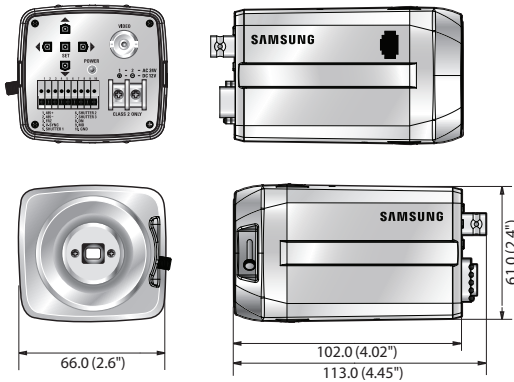

Dimensions

Unit : mm (inch)