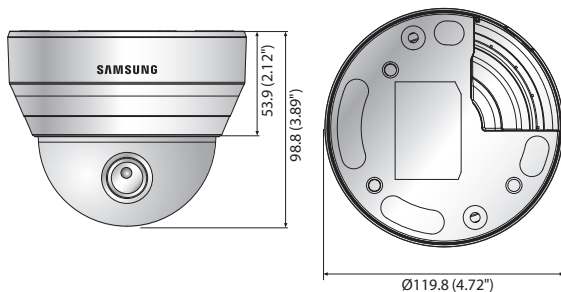

Dimensions

Unit : mm (inch)