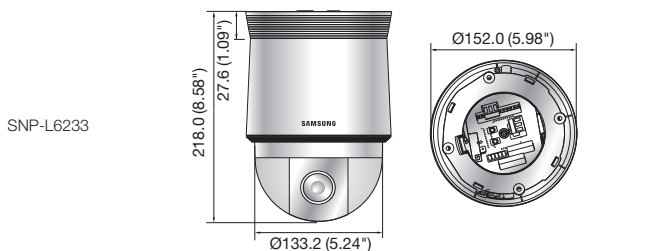

Dimensions

Unit : mm (inch)