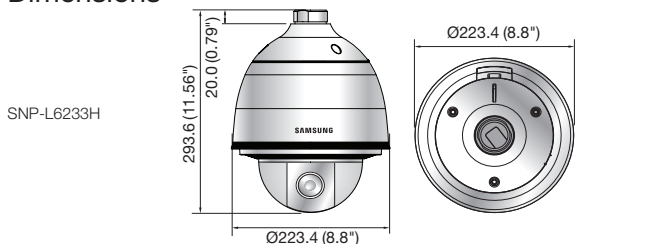

Dimensions

Unit : mm (inch)