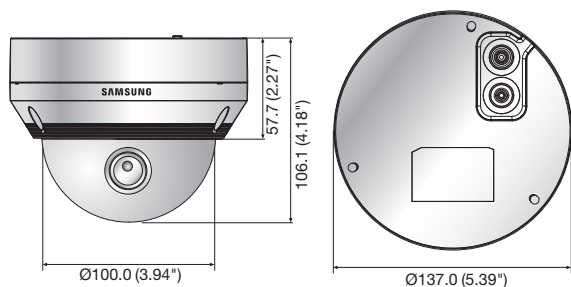

## Key Features

- Max. 1.3M (1280 x 1024) resolution
- 16 : 9 HD (720P) resolution support
- 2.8 ~ 12mm (4.3x) varifocal lens
- 0.04Lux@F1.4 (Color), 0Lux@F1.4 (B/W : IR LED on)
- 30fps@all resolutions (H.264)
- H.264, MJPEG dual codec, Multiple streaming
- Motion detection, Tampering
- micro SD/SDHC memory slot, PoE
- IR viewable length 20m, IP66, IK10
- Hallway view support (Rotate 90°/270°)
- LDC support (Lens Distortion Correction)

## Dimensions

Unit : mm (inch)