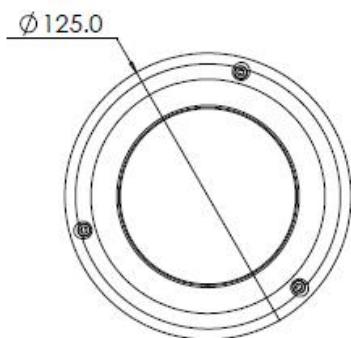

2M 5X HD IP FLAT PTZ CAMERA PXEN-0522

● DIMENSION

FEATURES

Real-time High Definition PTZ Camera

Using the state of art video compression engine, real time HD video streams of 1080p can be delivered for recording and monitoring.

Specification

CAMERA	
Image Device	1/2.8" 2.0M CMOS
Total Pixels	2000(H)X1241(V)
Effective Pixels	Approx. 2 Mega pixels
Aspect Ratio	HD: 16:9 SD: 4:3
Zoom	X5 Optical Zoom / X12 Digital Zoom
Focal Length	f = 5 ~ 25.0 mm, F3.5 ~ F3.7
Horizontal angle	49.2°(W) ~ 10.52°(T)
MIN. Illumination	Color: 0.1 Lux @ 30IRE, F3.5 B/W: 0.01 lux @ 30IRE, F3.5
Day & Night	Auto / Day / Night (ICR)
Focus	Auto/Manual/Semi-Auto
DNR	OFF/1/2/3
Shutter Speed	1/30sec ~ 1/60,000sec 1/25sec ~ 1/60,000sec
DSS	X2~X8
AGC	MAX 41dB
White Balance	Auto/Auto-Ext/Indoor/Outdoor/ One-push Mode/Manual
BLC	OFF/WDR/BLC/HLM
Other Functions	POWER UP ACTION, Parking Action

PAN / TILT	
Range	Pan : 360° Endless
	Tilt : 0~90°
Pan/Tilt Speed	Pan Speed: Preset max. 540°/sec Manual max. 360°/sec
	Tilt Speed: Preset max. 180°/sec Manual max. 180°/sec
Preset	1024 Presets with Labels
Pattern	128 Patterns
Scan	128 Scans
Group	128 Groups (MAX. 20 Entries for Each Group)