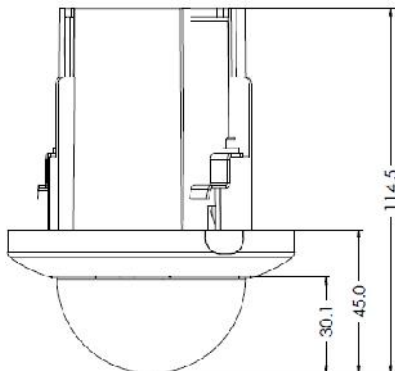

2.0M HD IP DROP CEILING CAMERA

DDIN-B402

● DIMENSION

FEATURES

Real-time High Definition Dome Camera

Using the state of art video compression engine, real time HD video streams of 1080p can be delivered for recording and monitoring.

Optional trim rings are available with three colors, Ivory, White and Black. With this free provided deco rings, you can select the color matching ring for subjected ceiling area.

Specification

CAMERA	
Image Device	1/2.8" 2.0M CMOS
Total Pixels	2000(H)X1241(V)
Effective Pixels	Approx. 2 Mega pixels
Aspect Ratio	HD: 16:9 SD: 4:3
Focal Length	4.0mm, F1.8
Horizontal angle	86°
MIN. Illumination	Color: 0.1 Lux @ 30IRE, F1.8 B/W: 0.01 lux @ 30IRE, F1.8
IR LED	15pcs IR LED (Distance : 10m)
Day & Night	Auto/Day/Night(ICR)
DNR	OFF/LOW/MIDDLE/HIGH
Shutter Speed	1/30sec ~ 1/60000sec 1/25sec ~ 1/60000sec
DSS	X2~X8
AGC	MAX 41dB
White Balance	Auto/Auto-Ext/Indoor/Outdoor/ One-push Mode/Manual
BLC	OFF/WDR/BLC/HLM

GENERAL	
Camera Posture	3 Axis (Pan/Tilt/Rotation)
Digital In /Out	1 Alarm Sensor In / 1 Out
Audio In / Out	1 Audio In / 1 Audio Out
Power	DC 12V 4W PoE IEEE 802.3af
Approvals	FCC, CE, ROHS
Dimension	Net (ØxH) : 90 x 114.5 mm
Weight	500g
Operating Temp.	-10°C ~ 50°C