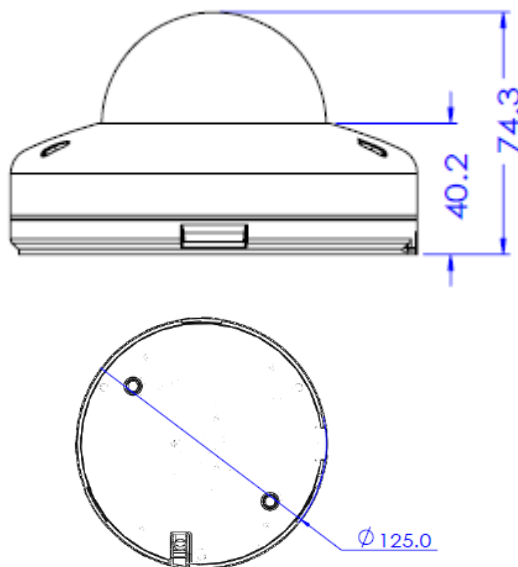

### Dimension (unit : mm)

## Specification

CAMERA	
Image Device	1/2.9" 1.0M CMOS
Total Pixels	1321(H)X740(V)
Effective Pixels	Approx. 1 Mega pixels
Aspect Ratio	HD: 16:9 SD: 4:3
Focal Length	4.0mm, F1.8
Horizontal angle	86°
MIN. Illumination	COLOR : 0.07Lux @ F1.8, 30IRE B/W : 0.00Lux @ IR LED ON
Day & Night	Auto / Day / Night(ICR)
IR LED	12pcs IR LED (Distance : 10m)
Focus	Manual
Shutter Speed	1/30sec ~ 1/60000sec 1/25sec ~ 1/60000sec
DSS	X2~X8
AGC	MAX 41dB
White Balance	Auto/Indoor/Outdoor/Manual

GENERAL	
Camera Posture	3 Axis (Pan/Tilt/Rotation)
Power	DC 12V Max. 2.8W POE IEEE 802.3af Max. 3.5W
Approvals	FCC, CE, IP66, ROHS
Housing	Weather proof/Vandal Proof Structure Water proof cable Color: Cool Gray
Material	Aluminum Die-casting
Dimension	Net (Ø x H) 125 x 74.3
Weight	700g
Operating Temp.	-10°C ~ 50°C