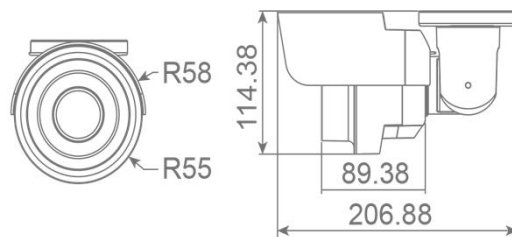

DynaHawk™ XB Series - Ultra-WDR Compact Bullet IP Camera

Camera	X05B-B	X057-B	X056-B
Image Sensor	1/1.9" Sony Progressive CMOS	1/2.8" Sony Progressive CMOS	1/3" Sony Progressive CMOS
Effective Pixels	1920(H) x 1080(V)	1920(H) x 1080(V)	1280(H) x 1024(V)
Shutter Speed		1 ~ 1/10000 sec.	
Lens			
Lens Type	Vari-focal Motorized vari-focal	Vari-focal Motorized vari-focal	Vari-focal Motorized vari-focal
Focal Length	3.3 ~ 8 mm	7 ~ 22 mm	3 ~ 10.5 mm
F Number	F 1.5	F 1.4	F 1.4
FOV	TBD	TBD	93.2° (Wide); 31.9° (Tele)
Minimum Illumination	TBD	TBD	0.01 lux (color); 0.001 lux
Operation			
Multiple Languages	English / French / German / Italian / Korean / Simplified Chinese / Turkish / Russian / Portuguese / Japanese / Spanish		
Image Setting	Iris Control*	DC Iris	DC Iris
	Backlight Compensation		On/Off
	White Balance		Auto / Manual / ATW / Indoor / Outdoor
	Noise Reduction	3D/2D	
	Wide Dynamic Range	Shutter WDR (96dB)	Shutter WDR (120dB)
	Privacy Mask		On/Off
	Brightness		Manual
	Exposure		Auto / Manual
	Sharpness		Manual
	Contrast		Manual
	Saturation		Manual
	Hue		Manual
	Digital Zoom		Support
	Motion Detection		On / Off / By Schedule
	Privacy Mask Type		Color
	ICR		Auto / Day / Night / Smart
	ICR + IR LED*		Auto / LED On / LED Off / Light Sensor
Tampering Alarm		On / Off / By Schedule	
Digital Image Stabilization (DIS)		On/Off	
Audio	Two-way Audio		Line in / Line Out
	Compression		G.711/G.726
Network			
Interface	RJ-45, 10/100/1000 Mbps Ethernet		
Video Compression	H.264 (MPEG-4 Part 10/AVC) / MJPEG		
Video Streaming	Dual Streams	PAL: H.264 1080P(50 fps) + H.264/MJPEG D1(50 fps) NTSC: H.264 1080P(60 fps) + H.264 D1 (30 fps) H.264 1080P(60 fps) + MJPEG VGA (30 fps)	H.264 720P(50/60 fps) + H.264/MJPEG SVGA(50/60 fps)
	Quad Streams	H.264 1080P(25/30 fps) + H.264 720P(25/30 fps) + H.264 720P(25/30 fps) + H.264/MJPEG CIF(25/30 fps)	H.264 SXGA(25/30 fps) + H.264 720P(25/30 fps) + H.264 SVGA(25/30 fps) + H.264/MJPEG CIF(25/30 fps)
Video Resolution	Full HD 1080P / SXGA / HD 720P / XGA / SVGA / D1 / VGA / CIF / QCIF @50/60fps or 25/30fps (2 shutter WDR)		SXGA / HD 720P / XGA / SVGA / D1 / VGA / CIF / QCIF @50/60fps (2 shutter WDR) or 25/30fps (4 shutter WDR)
Protocol	ARP, IPv4/v6, TCP/IP, UDP, RTP, RTSP, HTTP, HTTPS, ICMP, FTP, SMTP, DHCP, DNS, DDNS, NTP, PPPoE, UPnP, IGMP, SNMP, QoS, ONVIF		
Security	HTTPS / IP Filter / IEEE 802.1X		
Alarm	Input		1 Set 5V 10kΩ pull up
	Output		1 Set Photo Relay Output 300V DC/AC
Event Notification	HTTP / FTP / SMTP		
Micro SD	microSDHC 64GB support		
Supported Web Browser	Internet Explorer (6.0+) / Chrome / Firefox / Safari		
User Account	20		
Password Levels	User and Administrator		
Mechanical			
Built-in IR Illuminator*	Working Distance	up to 30 m	
	Wavelength	850 nm	
	Number of LEDs	24	
LED Indicator	Power / Link / ACT		
Connectors	Alarm	4 of 6 Pin Terminal Block	
	Power	4 Pin Terminal Block (Female)	
	Ethernet	RJ-45	
	Analog Video	1.0 Vp-p / 75 Ω, BNC	
	Audio	Stereo phone jack, Ø 3.5 mm	
	RS-485	D+, D- (2 of 6 Pin Terminal Block)	
General			
Operating Temperature	w/o Heater: -10°C ~ 50°C (14° ~ 122° F) w/ Heater: -40°C ~ 50°C (-31° ~ 122° F)		
Humidity	10% ~ 90%, No Condensation		
Weatherproof Standard*	IP66		
Dimension	w/o Sunshield	Ø110 x 127.58 mm	
	w/ Sunshield	Ø114.38 x 116.38 x 206.88 mm	
Weight	430g		
Power Source	DC 12V / AC 24V / PoE+		
Power Consumption	System	Vari-foacl 5.4W / Motorized vari-focal 6.9 W / Auto focus 8W	
	LED	2.5W	
	Heater	7W	
Regulatory	CE / FCC / UL / RoHS		