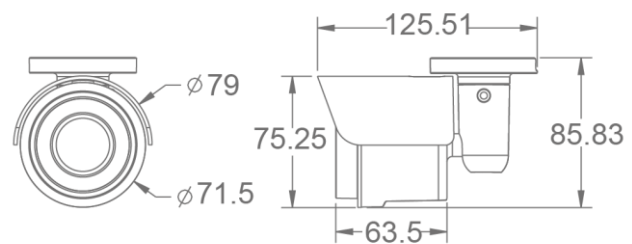

Key Features

- Multiple Progressive Scan CMOS Sensor Support up to 4M Resolution
- Multi-exposure HDR*
- Low Latency Streaming
- Low Power Consumption on Encoding
- Quad codec support (H.264 Baseline / Main Profile / High Profile / MJPEG)
- Multi-language Support
- Wide Dynamic Range
- Motion Detection
- Privacy Masks
- 3D Motion Compensated Noise Reduction (MCTF)
- Smart IR Mode
- Day/Night (ICR)
- IR LED Module (working distance up to 15 m)
- microSD Support
- Weatherproof (IP66 International)*
- 64GB SDXC SD Card support
- Integrated Mounting Bracket with Cable Management*
- ONVIF Profile S Support