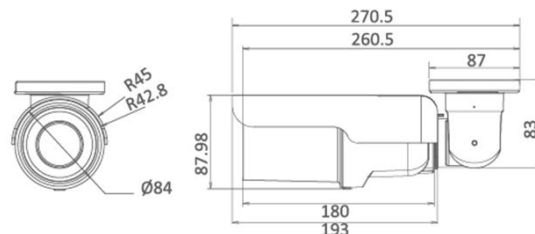

# DynaHawk™ X5 Series - Ultra-WDR IR Bullet IP Camera

Camera	X05B-5		X057-5		X056-5	
Image Sensor	1/1.9" Sony Progressive CMOS		1/2.8" Sony Progressive CMOS		1/3" Sony Progressive CMOS	
Effective Pixels	1920(H) x 1080(V)		1920(H) x 1080(V)		1280(H) x 1024(V)	
Shutter Speed			1 ~ 1/10000 sec.			
<b>Lens</b>						
Lens Type	Vari-focal Motorized vari-focal	Vari-focal Motorized vari-focal	Vari-focal Motorized vari-focal	Auto focus	Vari-focal Motorized vari-focal	Auto focus
Focal Length	3.3 ~ 8 mm	7 ~ 22 mm	3 ~ 10.5 mm	3 ~ 9 mm	3 ~ 10.5 mm	3 ~ 9 mm
F Number	F 1.5	F 1.4	F 1.4	F 1.2 (Wide); F2.1 (Tele)	F 1.4	F 1.2 (Wide); F2.1 (Tele)
FOV	TBD	TBD	93.2° (Wide); 31.9° (Tele)	135.6° (Wide); 45.5° (Tele)	75.6° (Wide); 28.7° (Tele)	92.93° (Wide); 30.9° (Tele)
Minimum Illumination	TBD	TBD	TBD	0.01 lux (color); 0.001 lux (B/W)	TBD	TBD
<b>Operation</b>						
Multiple Languages	English / French / German / Italian / Korean / Simplified Chinese / Traditional Chinese / Russian / Portuguese / Japanese / Spanish					
Iris Control*	DC Iris	DC Iris	DC Iris	DC Iris / P-Iris	DC Iris	DC Iris / P-Iris
Backlight Compensation	On/Off					
White Balance	Auto / Manual / ATW / Indoor / Outdoor					
Noise Reduction	3D/2D	Low / Middle / High / Off				
Wide Dynamic Range	Shutter WDR (96dB)		Shutter WDR (96dB)		Shutter WDR (120dB)	
Privacy Mask	On/Off					
Brightness	Manual					
Exposure	Auto / Manual					
Sharpness	Manual					
Contrast	Manual					
Saturation	Manual					
Hue	Manual					
Digital Zoom	Support					
Motion Detection	On / Off / By Schedule					
Privacy Mask Type	Color					
ICR	Auto / Day / Night / Smart					
ICR + IR LED*	Auto / LED On / LED Off / Light Sensor					
Tampering Alarm	On / Off / By Schedule					
Digital Image Stabilization (DIS)	On/Off					
Audio	Two-way Audio		Line In / Line Out			
Compression	G.711/G.726					
<b>Network</b>						
Interface	RJ-45, 10/100/1000 Mbps Ethernet					
Video Compression	H.264 (MPEG-4 Part 10/AVC) / MJPEG					
Dual Streams	PAL: H.264 1080P(50 fps) + H.264/MJPEG D1(50 fps) NTSC: H.264 1080P(60 fps) + H.264 D1 (30 fps) H.264 1080P(60 fps) + MJPEG VGA (30 fps)				H.264 720P(50/60 fps) + H.264/MJPEG SVGA(50/60 fps)	
Quad Streams	H.264 1080P(25/30 fps) + H.264 720P(25/30 fps) + H.264 720P(25/30 fps) + H.264/MJPEG CIF(25/30 fps)				H.264 SXGA(25/30 fps) + H.264 720P(25/30 fps) + H.264 SVGA(25/30 fps) + H.264/MJPEG CIF(25/30 fps)	
Video Resolution	Full HD 1080P / SXGA / HD 720P / XGA / SVGA / D1 / VGA / CIF / QCIF @50/60fps or 25/30fps (2 shutter WDR)				SXGA / HD 720P / XGA / SVGA / D1 / VGA / CIF / QCIF @50/60fps (2 shutter WDR) or 25/30fps (4 shutter WDR)	
Protocol	ARP, IPv4/v6, TCP/IP, UDP, RTP, RTSP, HTTP, HTTPS, ICMP, FTP, SMTP, DHCP, PPPoE, UPnP, IGMP, SNMP, QoS, ONVIF					
Security	HTTPS / IP Filter / IEEE 802.1X					
Alarm	Input	1 Set 5V 10kΩ pull up				
	Output	1 Set Photo Relay Output 300V DC/AC				
Event Notification	HTTP / FTP / SMTP					
Micro SD	microSDHC 32GB support					
Supported Web Browser	Internet Explorer (6.0+) / Chrome / Firefox / Safari					
User Account	20					
Password Levels	User and Administrator					
<b>Mechanical</b>						
Built-in IR Illuminator*	Working Distance	up to 25 m				
	Wavelength	850 nm				
	Number of LEDs	24				
LED Indicator	Power / Link / ACT					
Connectors	Alarm	4 Pin Terminal Block				
	Power	3 Pin Terminal Block				
	Ethernet	RJ-45				
	Analog Video	1.0 Vp-p / 75 Ω, BNC				
	Audio	Stereo phone jack, Φ 3.5 mm				
<b>General</b>						
Operating Temperature	-40°C ~ 50°C (14° ~ 122°F)					
Humidity	10% ~ 90%, No Condensation					
Weatherproof Standard*	IP66					
Dimension	w/o Sunshield	Ø 84 x 260 mm (Ø 3.3 x 7.1 in.)				
	w/ Sunshield	Ø 90 x 270 mm (Ø 3.3 x 7.6 in.) w/ Sunshield				
Weight	940 g (2.07 lb)					
Power Source	DC 12V / AC 24V / PoE or AC 24V / PoE+					
Power Consumption	System	Vari-foacl 5.4W / Motorized vari-focal 6.9 W / Auto focus 8W				
	LED	2.5W				
	Heater	7W				
Regulatory	CE / FCC / RoHS					